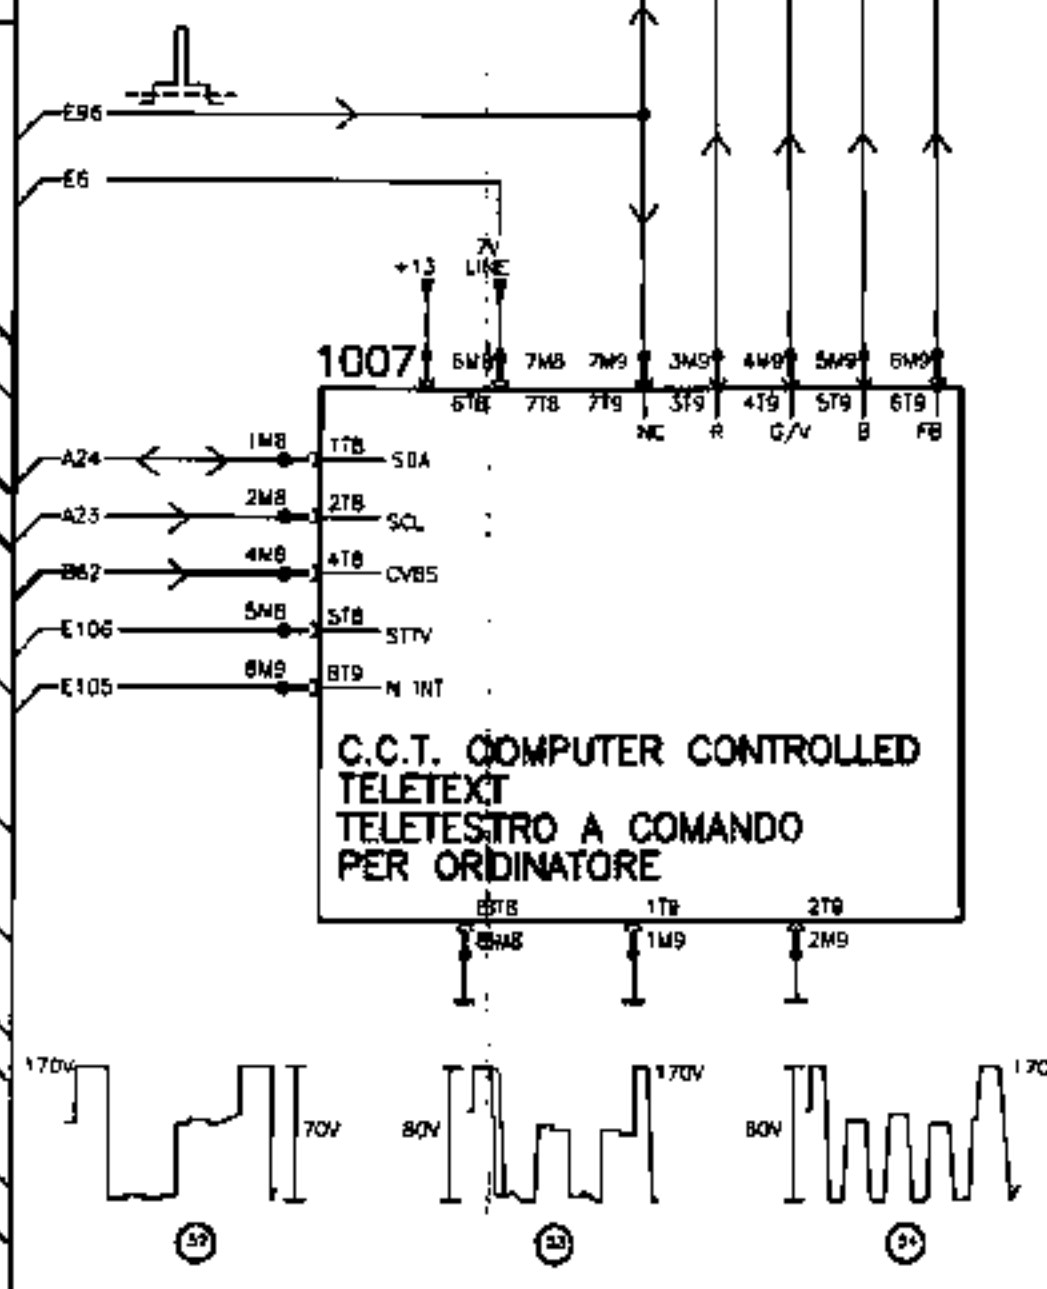

A.B.D.E

DIAGRAM-SCHALTBILD-SCHEMA D

CHANNEL SELECTOR
KANAL WAELER
SELETORE CANALE

CHANNEL SELECTOR
KANAL WAELER
SELETORE CANALE

VIDEO PROCESSING
PROCESSO VIDEO

1002 P.T.P. PICTURE TUBE PANEL

DIAGRAM E

VOLTAGES ARE MEASURED WITH PATTERN-GENERATOR COLOUR-BAR 1MHz STEREO SOUND