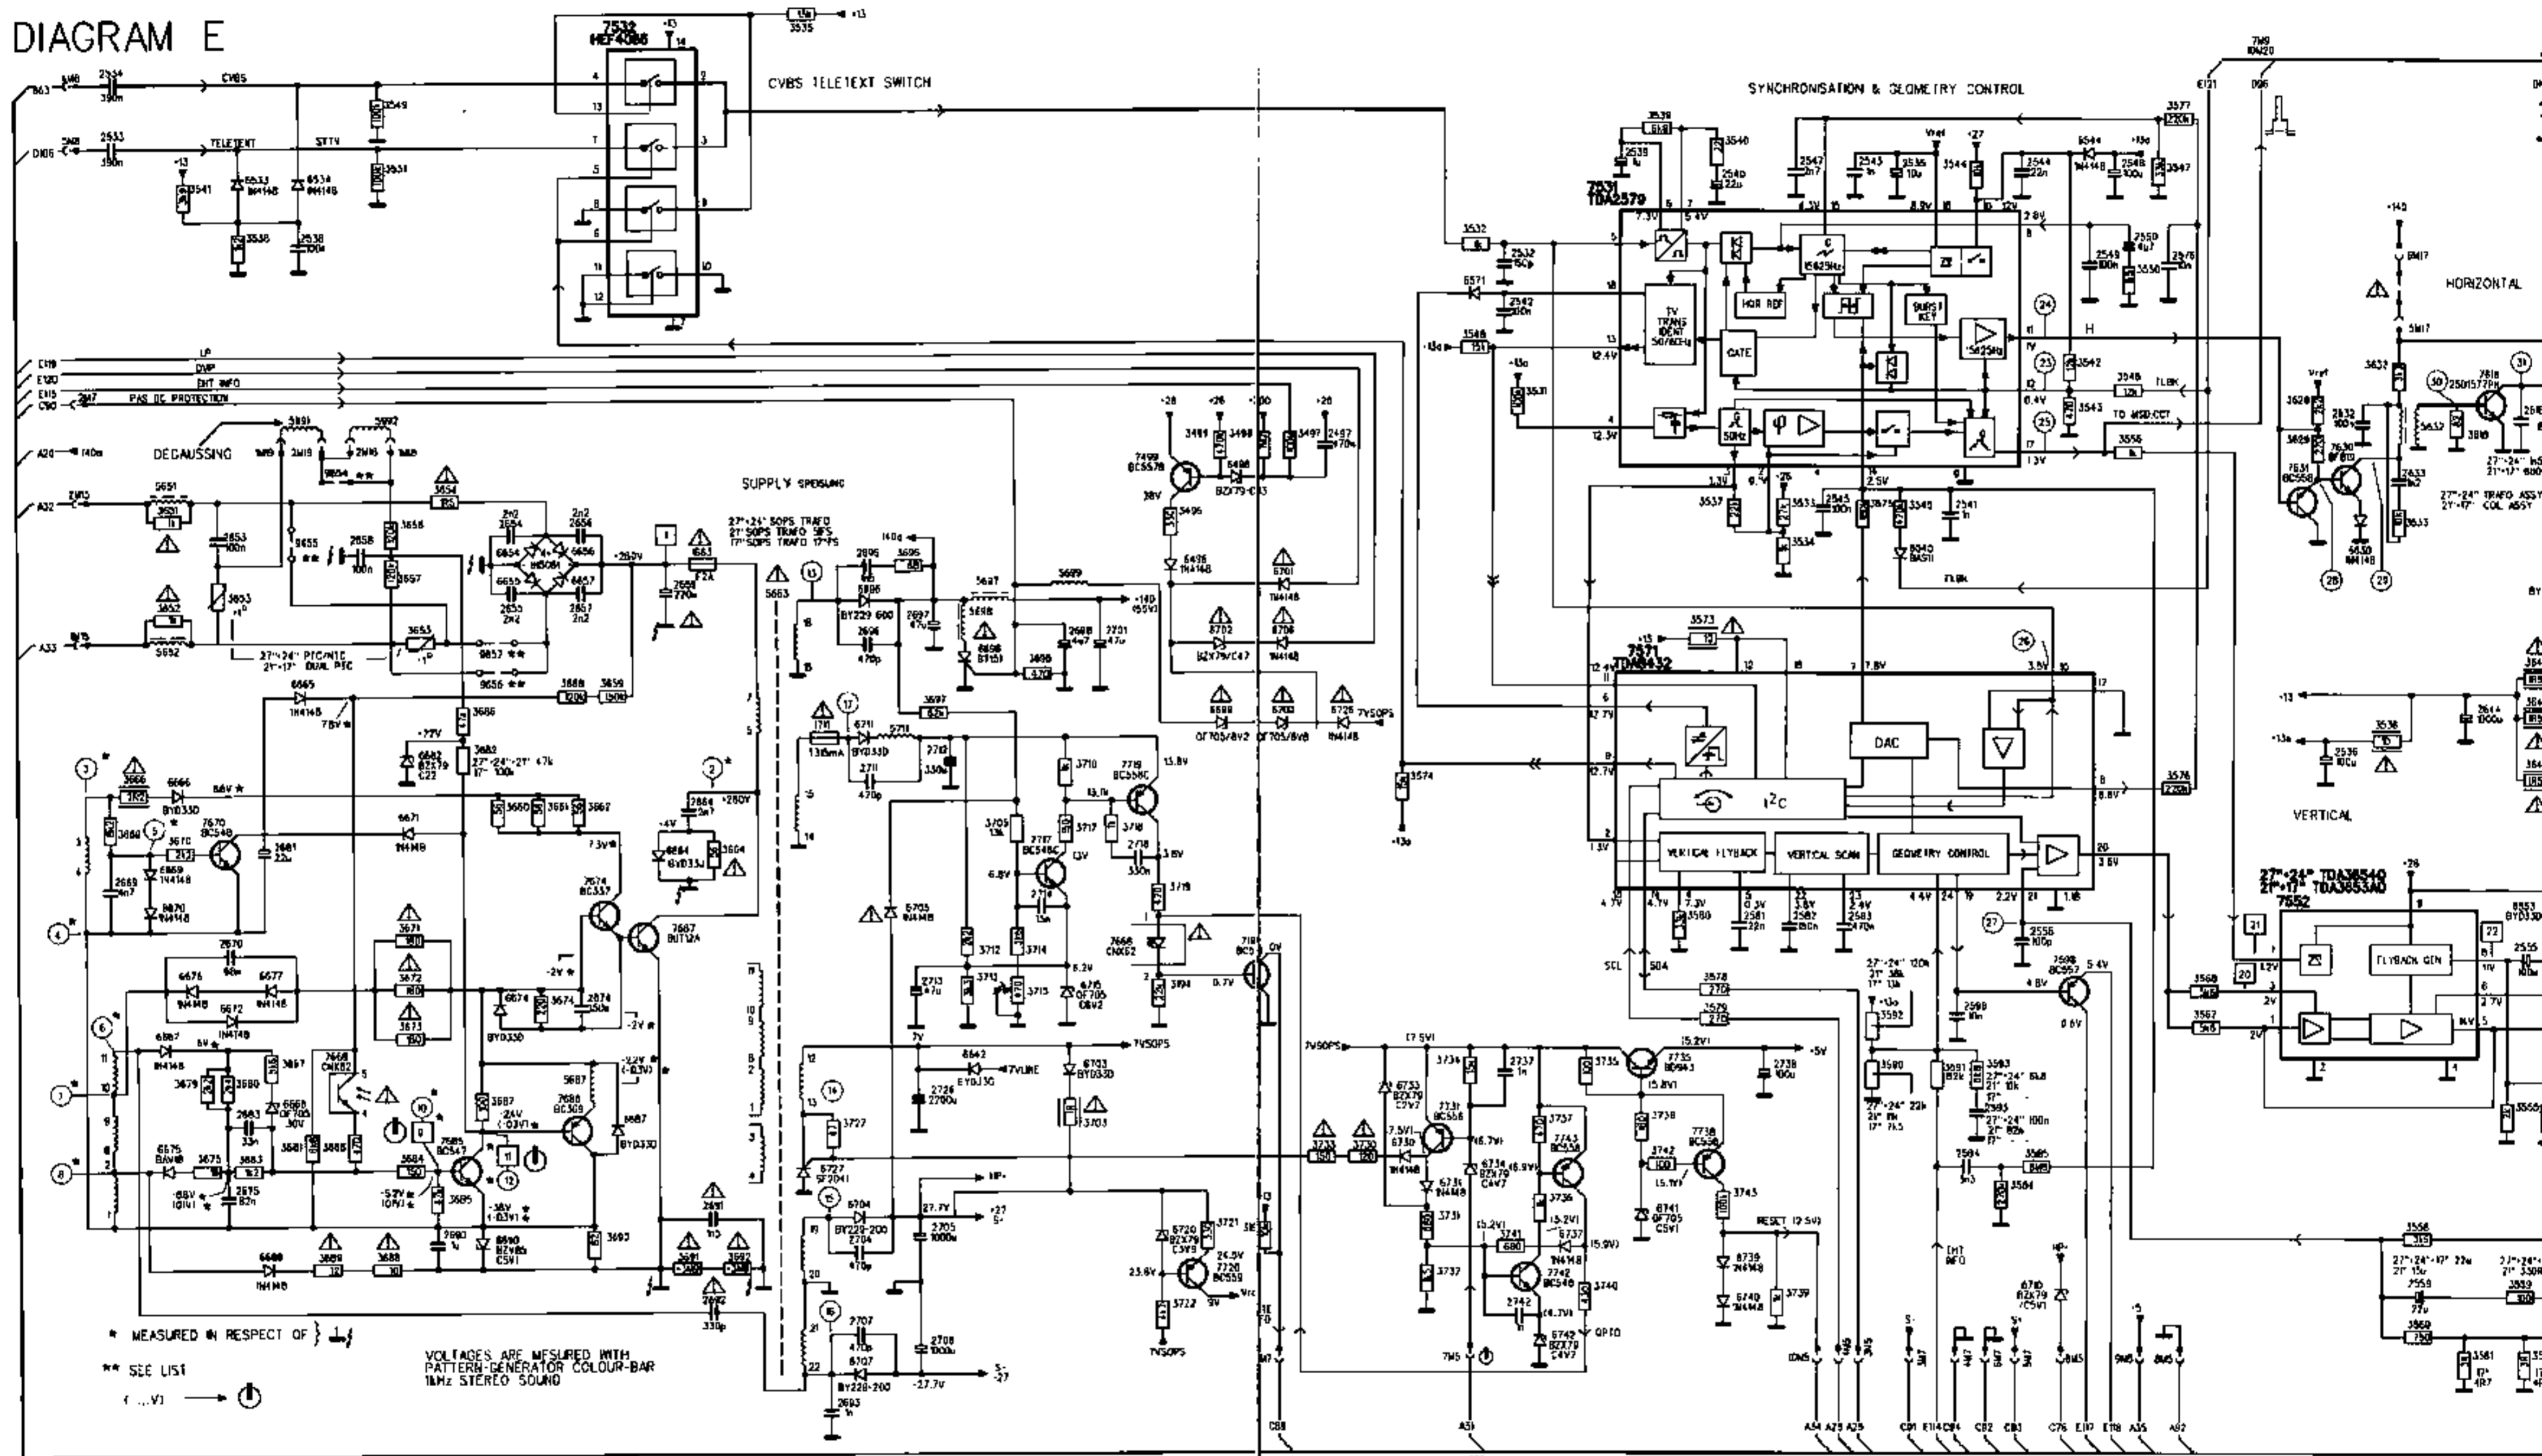

A.B.D.E

DIAGRAM-SCHALTBILD-SCHEMA D

CHANNEL SELECTOR
KANAL WAELER
SELETORE CANALE

CHANNEL SELECTOR
KANAL WAELER
SELETORE CANALE

VIDEO PROCESSING
PROCESSO VIDEO

1002 P.T.P. PICTURE TUBE PANEL

DIAGRAM E

VOLTAGES ARE MEASURED WITH PATTERN-GENERATOR COLOUR-BAR 1MHz STEREO SOUND