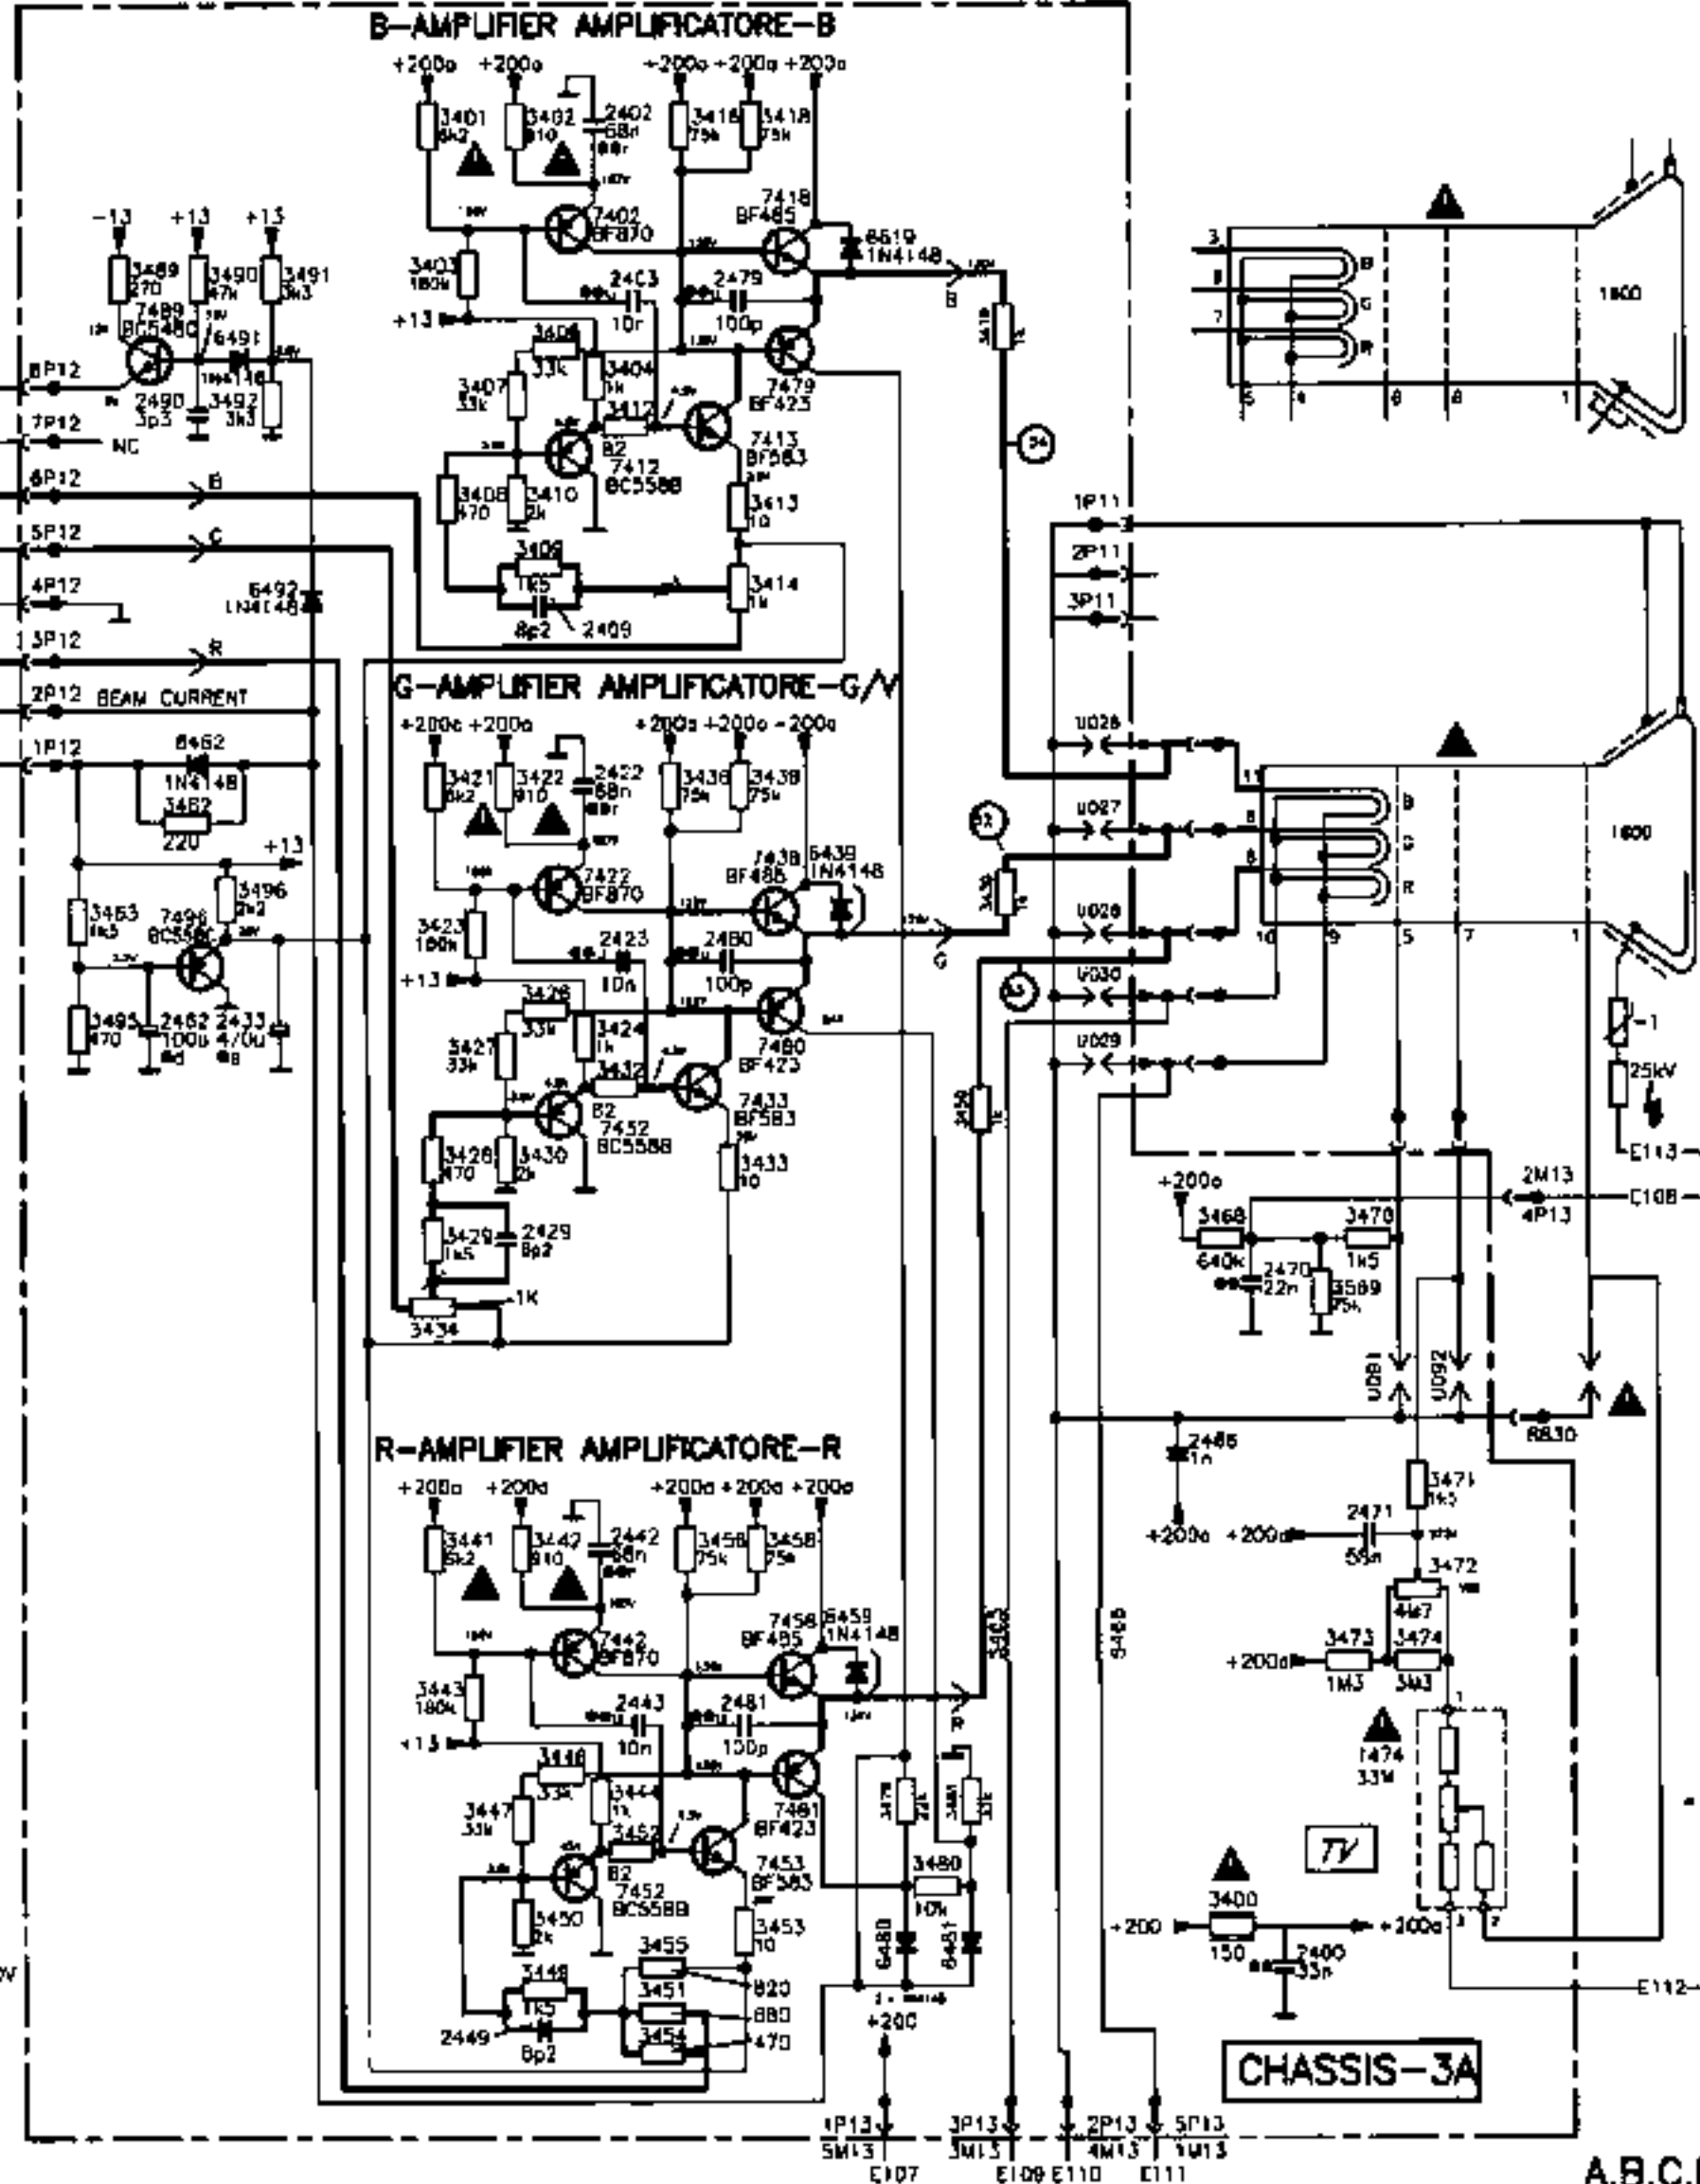

A.B.D.E

DIAGRAM-SCHALTBILD-SCHEMA D

CHANNEL SELECTOR
KANAL WAELER
SELETORE CANALE

CHANNEL SELECTOR
KANAL WAELER
SELETORE CANALE

VIDEO PROCESSING
PROCESSO VIDEO

1002 P.T.P. PICTURE TUBE PANEL

DIAGRAM E

VOLTAGES ARE MEASURED WITH PATTERN-GENERATOR COLOUR-BAR 1MHz STEREO SOUND