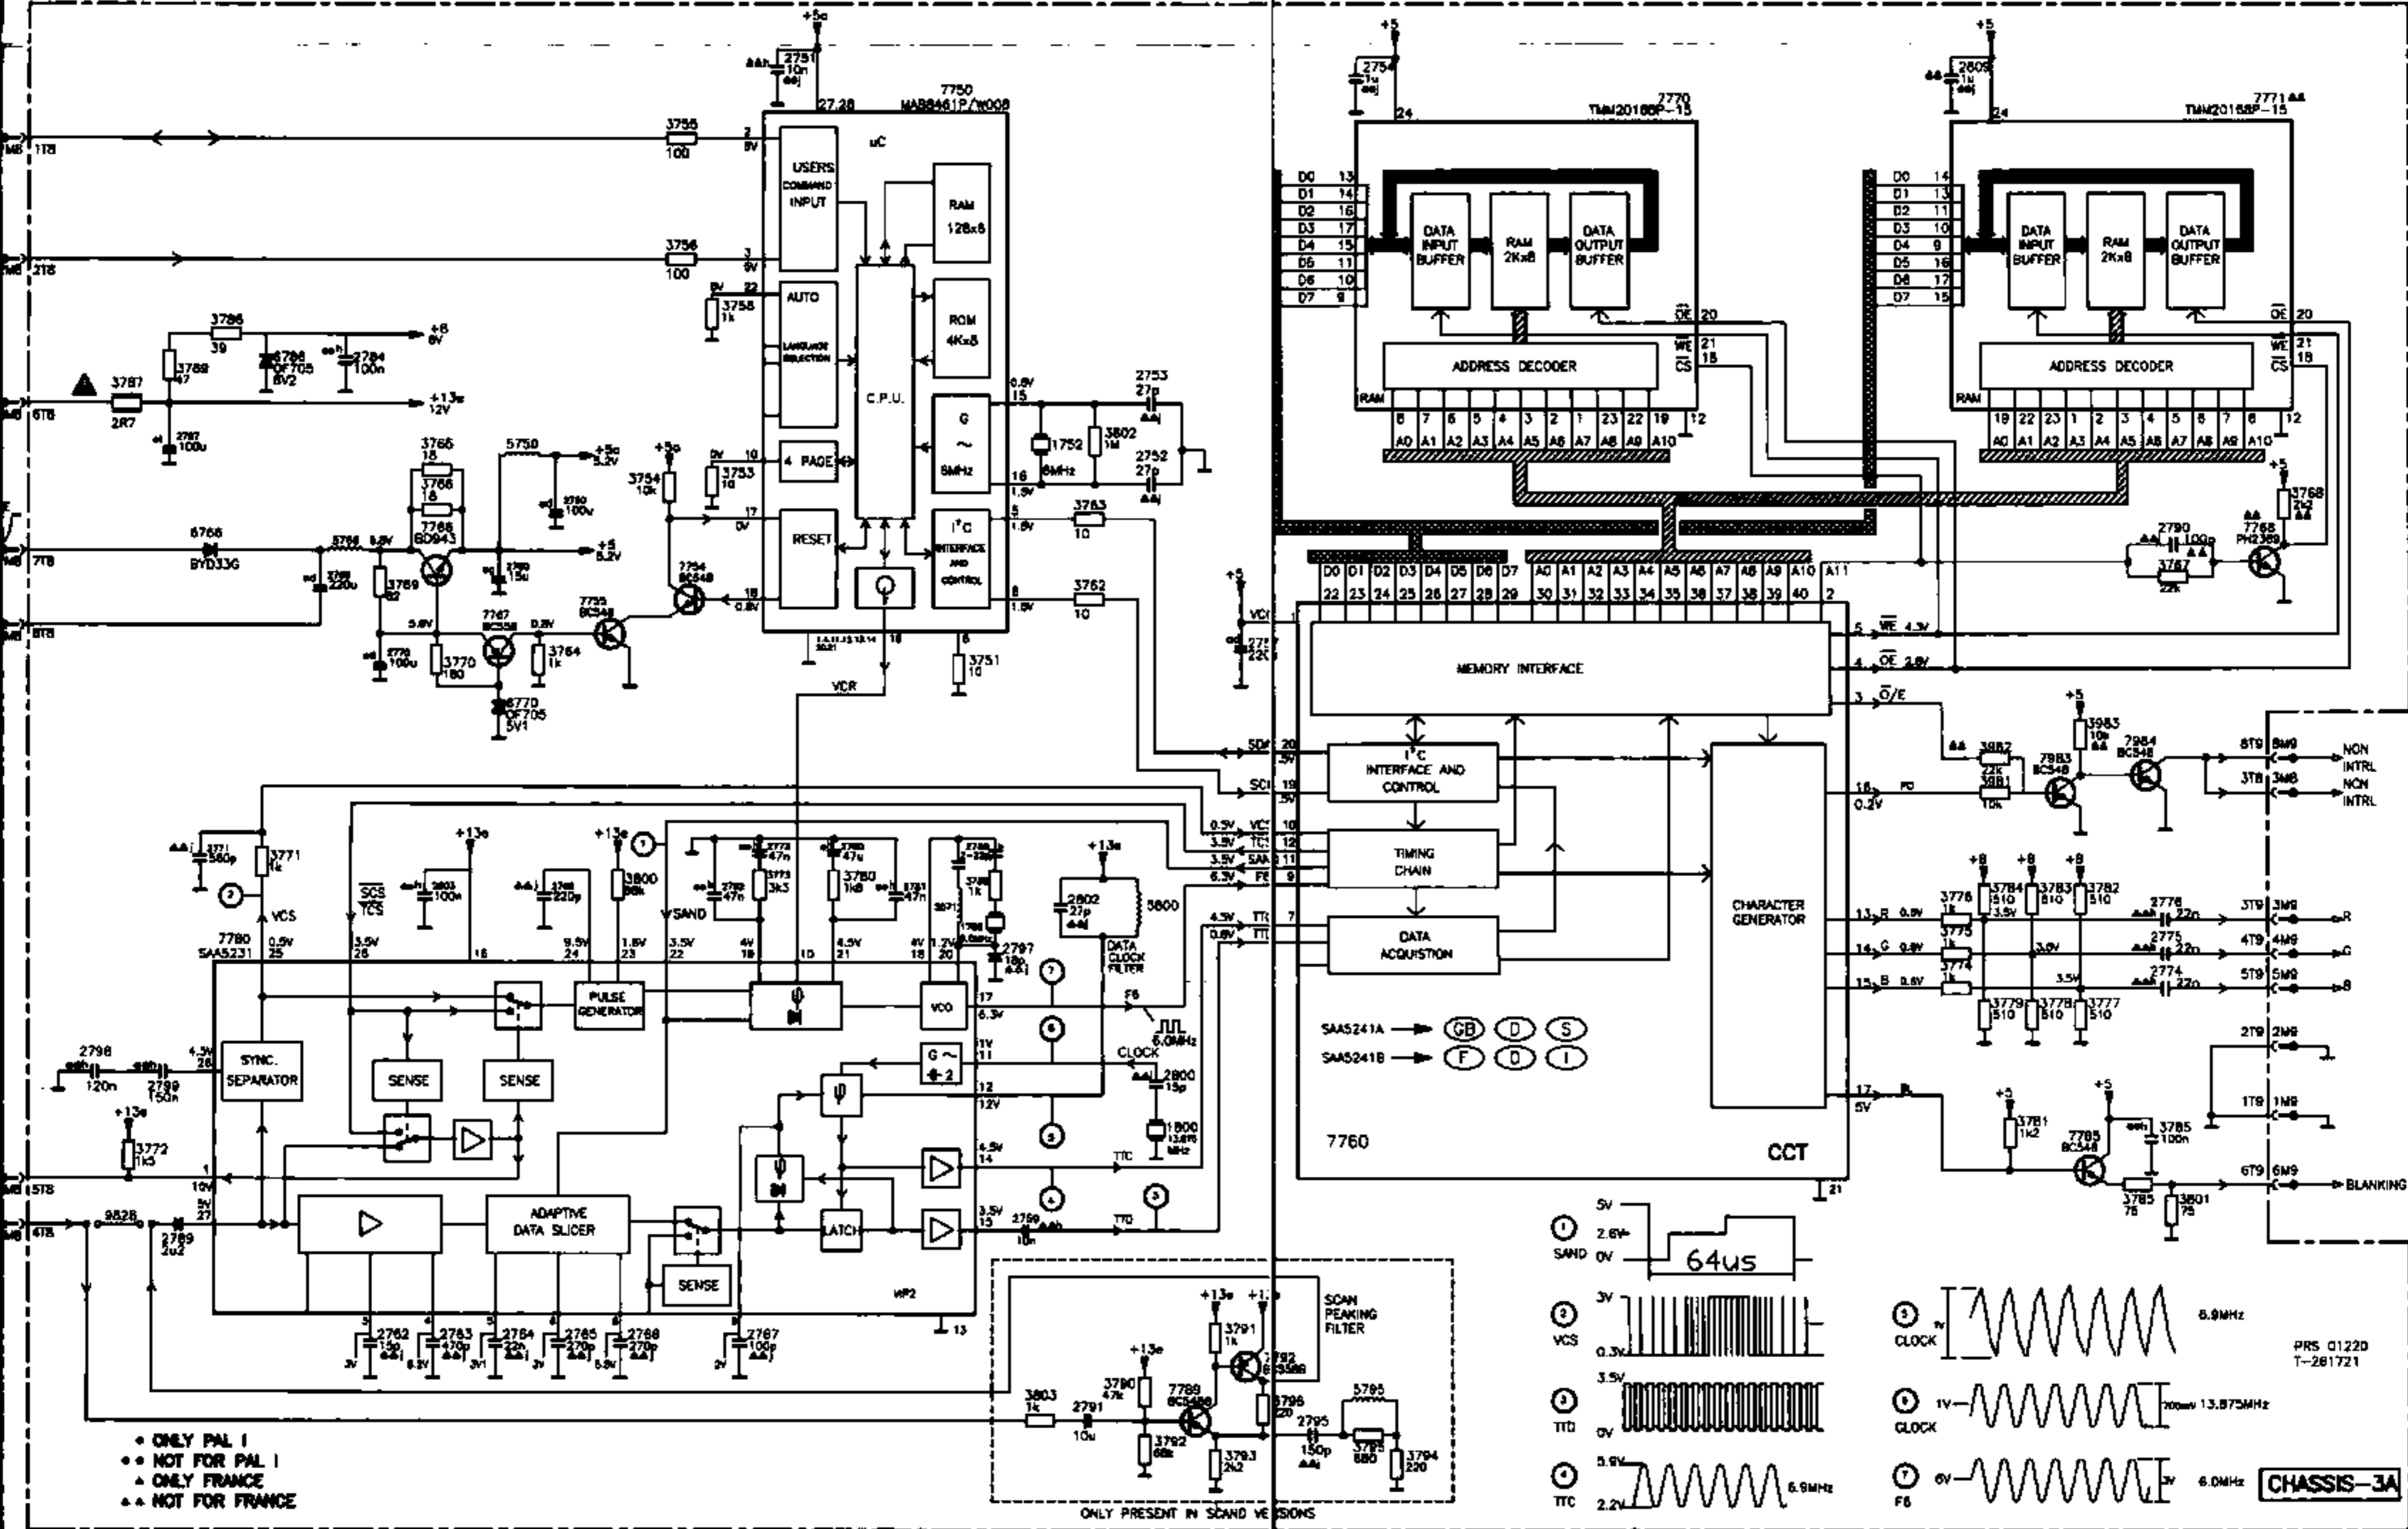

TXT-DECODER VIDEOTEXT-DECODER

- ONLY PAL I
- •• NOT FOR PAL I
- ▲ ONLY FRANCE
- ▲▲ NOT FOR FRANCE