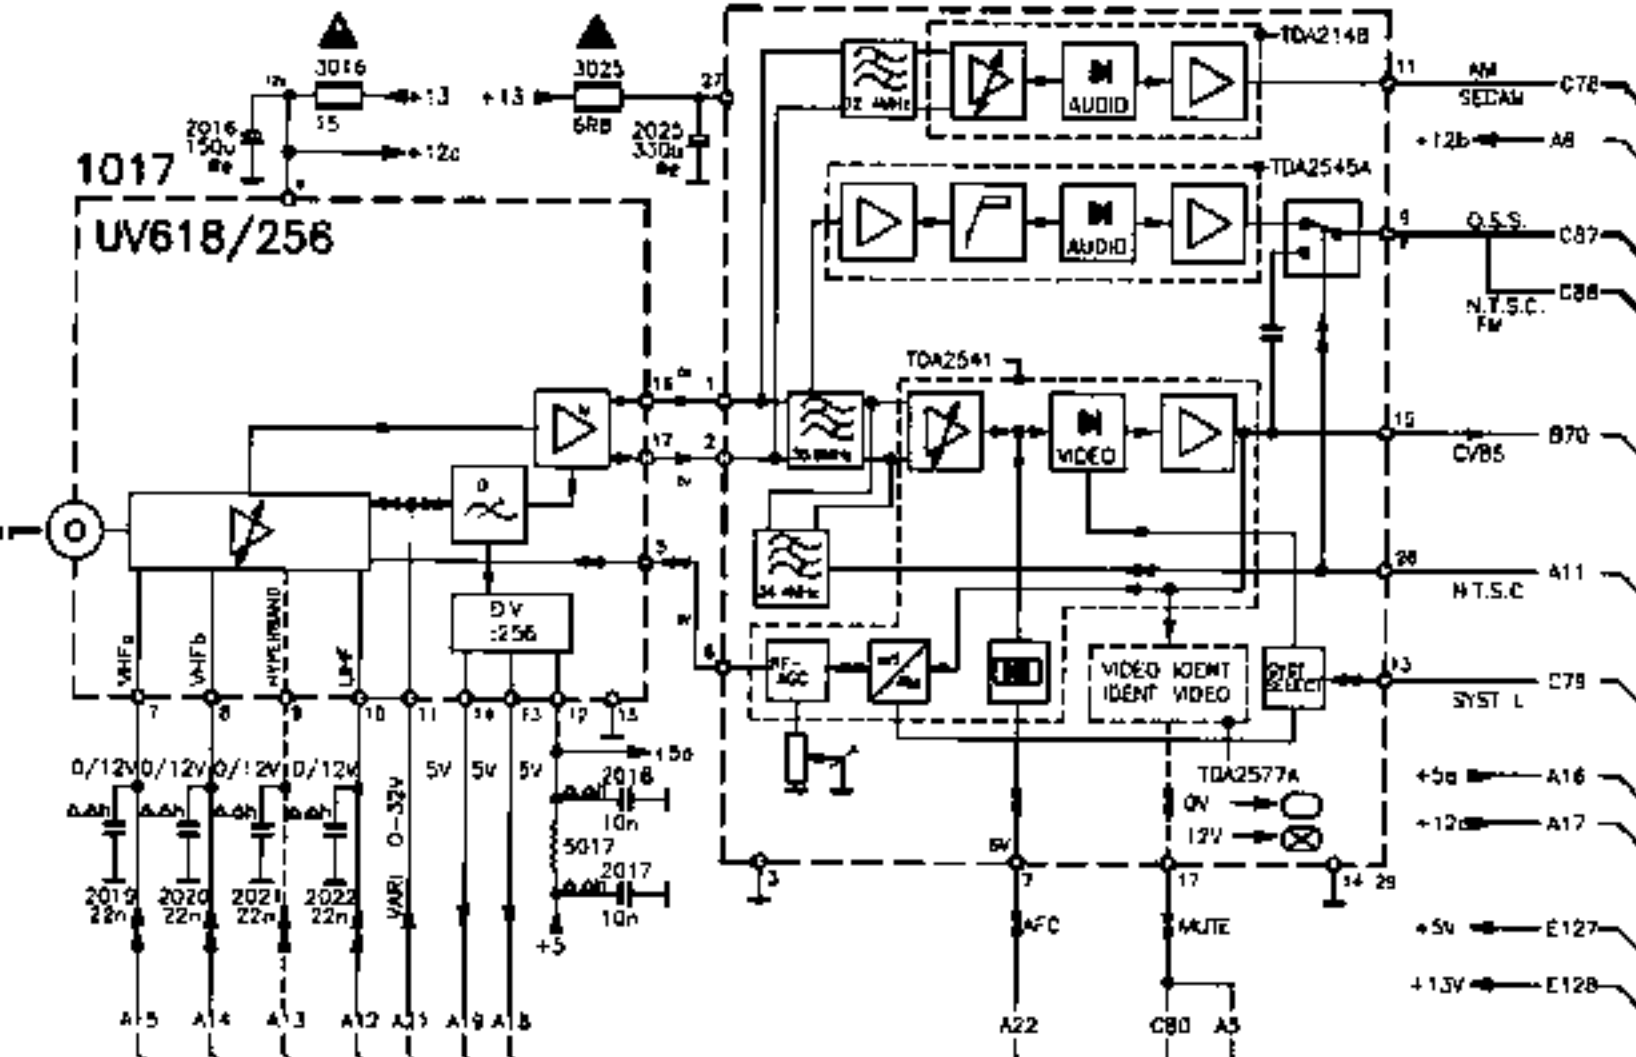

DIAGRAM A.7

DIAGRAM B

DIAGRAM-SCHALTBILO-SHEMA C

P.A.S. POWER AMPLIFIER SOUND
AMPLIFICATORE POTENZA SONORA

5K3-NOT PRESENT IN HFI-SETS
5928-ONLY PRESENT IN HFI-SETS

D.C. VOLTAGES ARE MEASURED WITH
A PATTERN GENERATOR; COLOR BAR
STEREO SOUND 1kHz
CHASSIS-3A

A.B.D.E

DIAGRAM-SCHALTBILD-SCHEMA D

CHANNEL SELECTOR
KANAL WAELER
SELETORE CANALE

CHANNEL SELECTOR
KANAL WAELER
SELETORE CANALE

VIDEO PROCESSING
PROCESSO VIDEO

1002 P.T.P. PICTURE TUBE PANEL

DIAGRAM E

VOLTAGES ARE MEASURED WITH PATTERN-GENERATOR COLOUR-BAR 1MHz STEREO SOUND

* MEASURED IN RESPECT OF
 ** SEE LIST
 (...V)

TXT-DECODER VIDEOTEXT-DECODER

- ONLY PAL I
- NOT FOR PAL I
- ▲ ONLY FRANCE
- ▲▲ NOT FOR FRANCE

OTVC Philips chassis 3A
strona 3/4