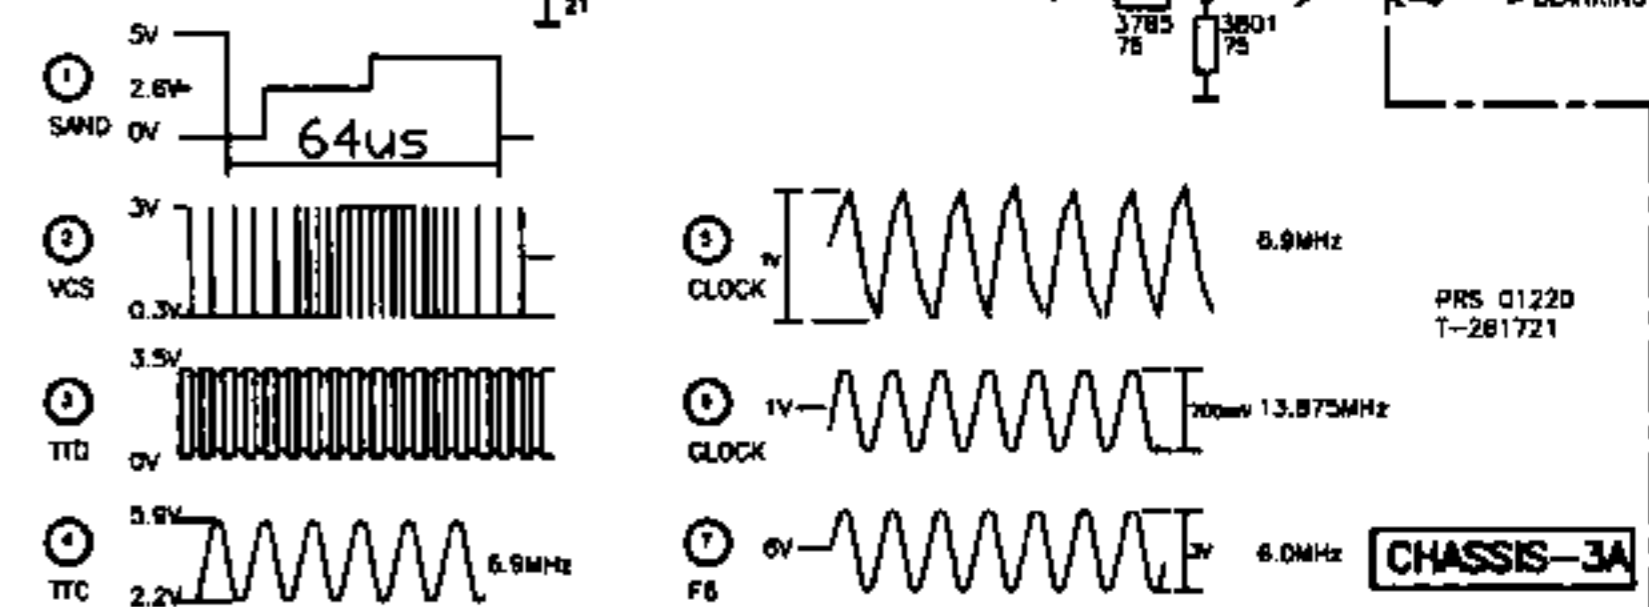

OTVC Philips chassis 3A
strona 3/4