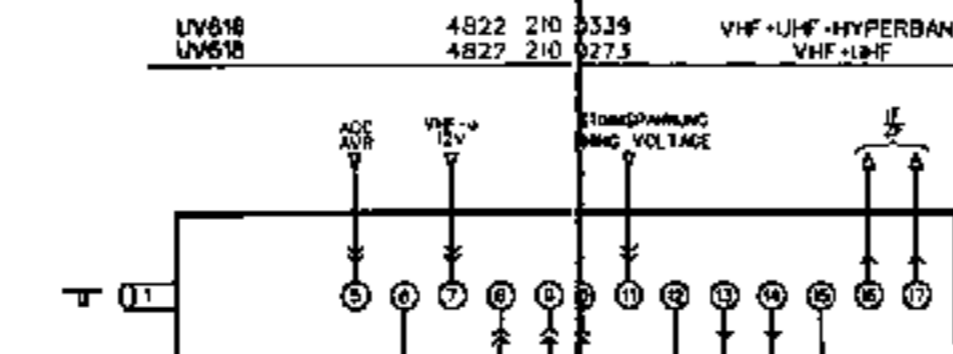

DIAGRAM E

VOLTAGES ARE MEASURED WITH PATTERN-GENERATOR COLOUR-BAR 1MHz STEREO SOUND

* MEASURED IN RESPECT OF
** SEE LIST
(...V)