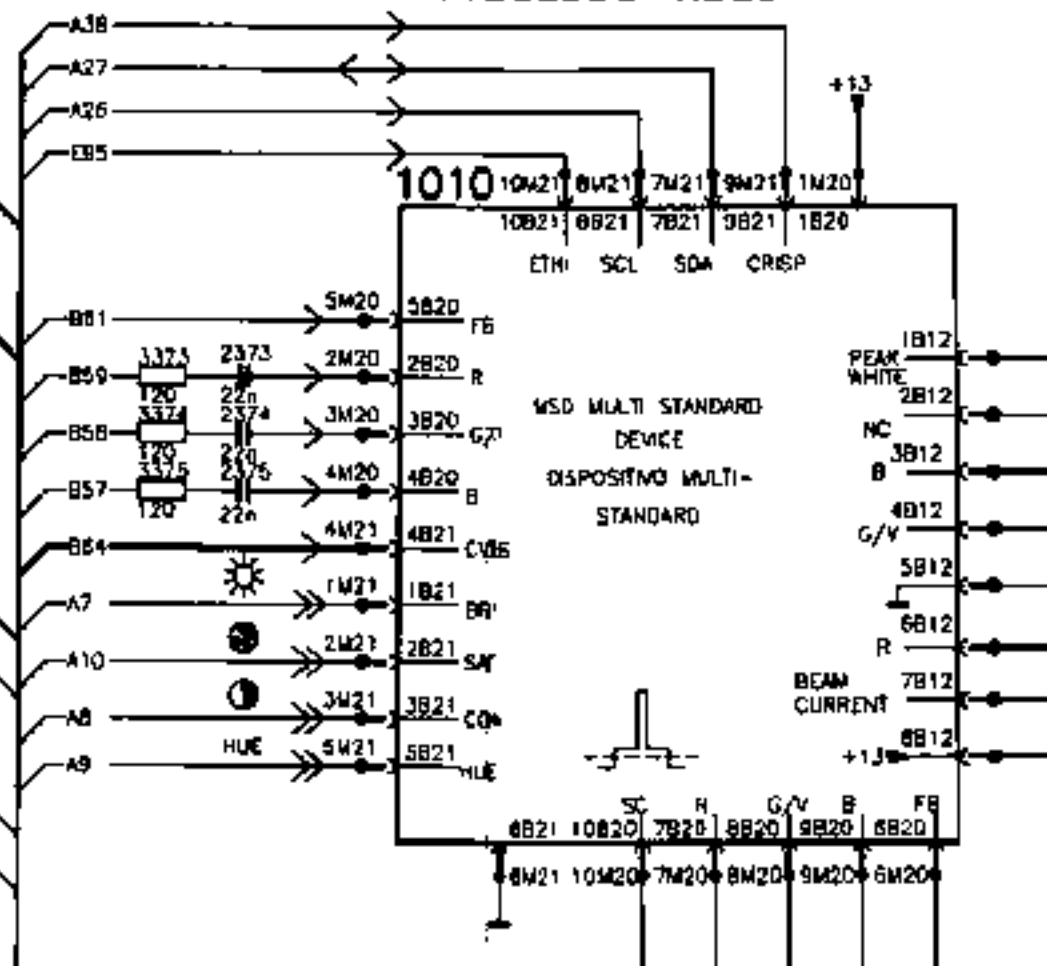

A.B.D.E

DIAGRAM-SCHALTBILD-SCHEMA D

CHANNEL SELECTOR
KANAL WAELER
SELETORE CANALE

CHANNEL SELECTOR
KANAL WAELER
SELETORE CANALE

VIDEO PROCESSING
PROCESSO VIDEO

1002 P.T.P. PICTURE TUBE PANEL

DIAGRAM E

VOLTAGES ARE MEASURED WITH PATTERN-GENERATOR COLOUR-BAR 1MHz STEREO SOUND