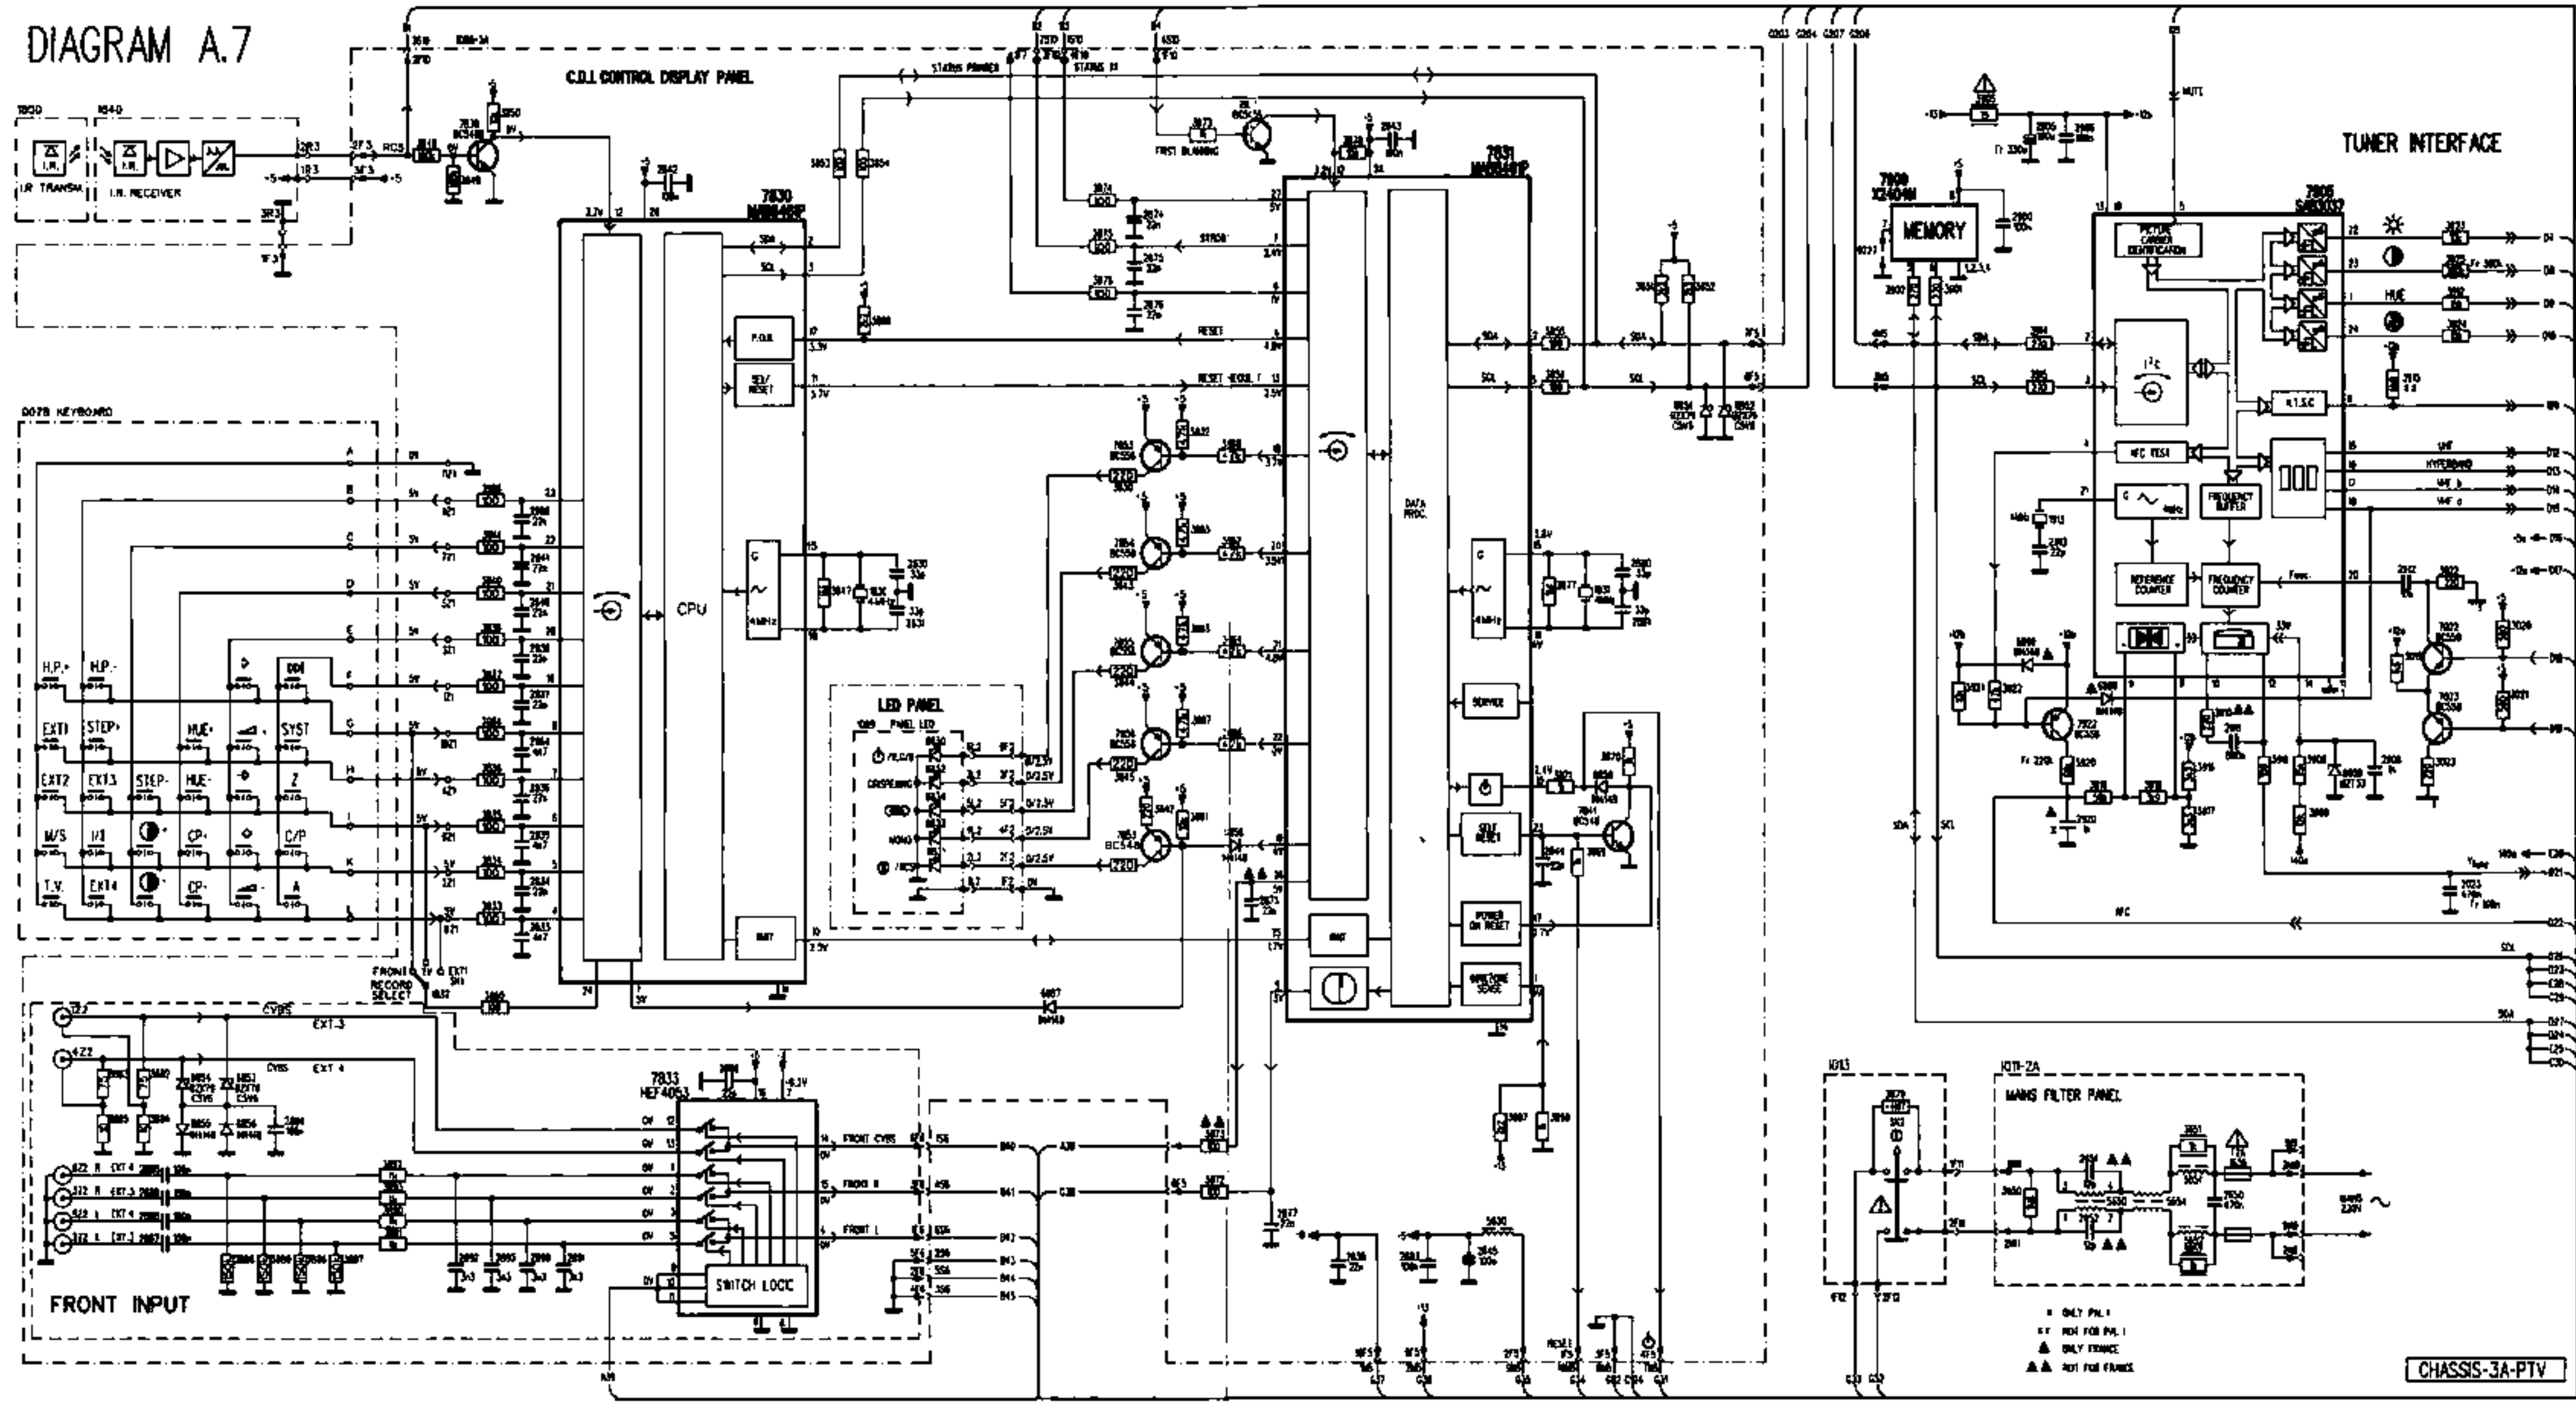

DIAGRAM A.7

DIAGRAM B

DIAGRAM-SCHALTBILO-SHEMA C

P.A.S. POWER AMPLIFIER SOUND
AMPLIFICATORE POTENZA SONORA

5K3-NOT PRESENT IN HFI-SETS
5928-ONLY PRESENT IN HFI-SETS

D.C. VOLTAGES ARE MEASURED WITH
A PATTERN GENERATOR; COLOR BAR
STEREO SOUND 1kHz
CHASSIS-3A

A.B.D.E

DIAGRAM-SCHALTBILD-SCHEMA D

CHANNEL SELECTOR
KANAL WAELER
SELETORE CANALE

CHANNEL SELECTOR
KANAL WAELER
SELETORE CANALE

VIDEO PROCESSING
PROCESSO VIDEO

1002 P.T.P. PICTURE TUBE PANEL

DIAGRAM E

VOLTAGES ARE MEASURED WITH PATTERN-GENERATOR COLOUR-BAR 1MHz STEREO SOUND

* MEASURED IN RESPECT OF
 ** SEE LIST
 (...V)

TXT-DECODER VIDEOTEXT-DECODER

- ONLY PAL I
- NOT FOR PAL I
- ▲ ONLY FRANCE
- ▲▲ NOT FOR FRANCE

OTVC Philips chassis 3A
strona 3/4