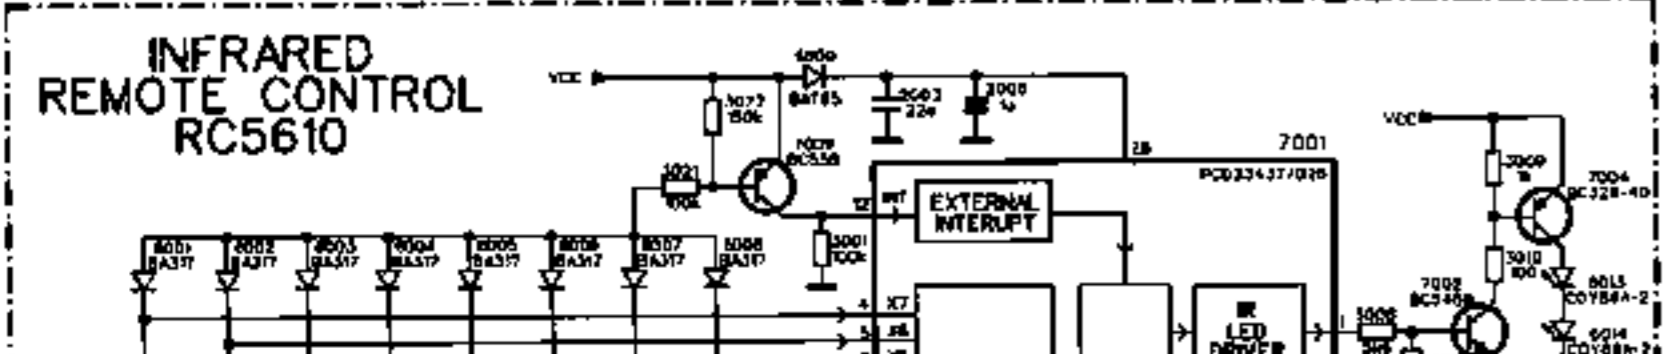

DIAGRAM E

VOLTAGES ARE MEASURED WITH PATTERN-GENERATOR COLOUR-BAR 1MHz STEREO SOUND

* MEASURED IN RESPECT OF
** SEE LIST
(...V)