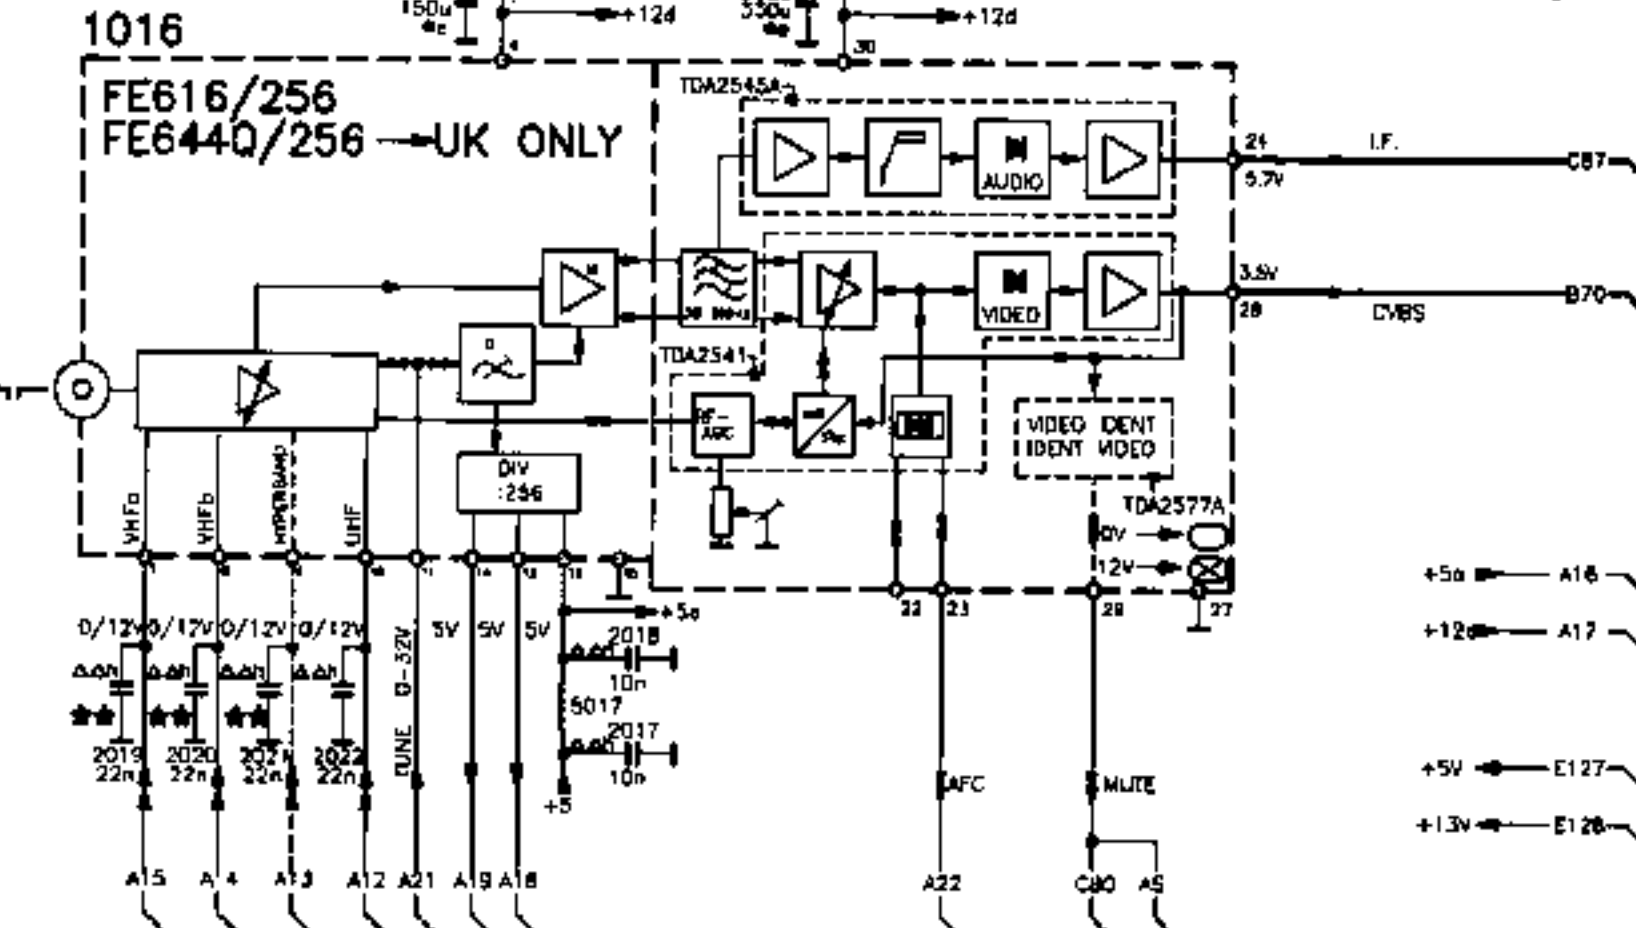

DIAGRAM A.7

DIAGRAM B

DIAGRAM-SCHALTBILO-SHEMA C

P.A.S. POWER AMPLIFIER SOUND
AMPLIFICATORE POTENZA SONORA

5K3-NOT PRESENT IN HFI-SETS
5928-ONLY PRESENT IN HFI-SETS

D.C. VOLTAGES ARE MEASURED WITH
A PATTERN GENERATOR; COLOR BAR
STEREO SOUND 1kHz
CHASSIS-3A

A.B.D.E

DIAGRAM-SCHALTBILD-SCHEMA D

CHANNEL SELECTOR
KANAL WAELER
SELETORE CANALE

CHANNEL SELECTOR
KANAL WAELER
SELETORE CANALE

VIDEO PROCESSING
PROCESSO VIDEO

1002 P.T.P. PICTURE TUBE PANEL

DIAGRAM E

VOLTAGES ARE MEASURED WITH PATTERN-GENERATOR COLOUR-BAR 1MHz STEREO SOUND

* MEASURED IN RESPECT OF
 ** SEE LIST
 (...V)

TXT-DECODER VIDEOTEXT-DECODER

- ONLY PAL I
- NOT FOR PAL I
- ▲ ONLY FRANCE
- ▲▲ NOT FOR FRANCE

OTVC Philips chassis 3A
strona 3/4