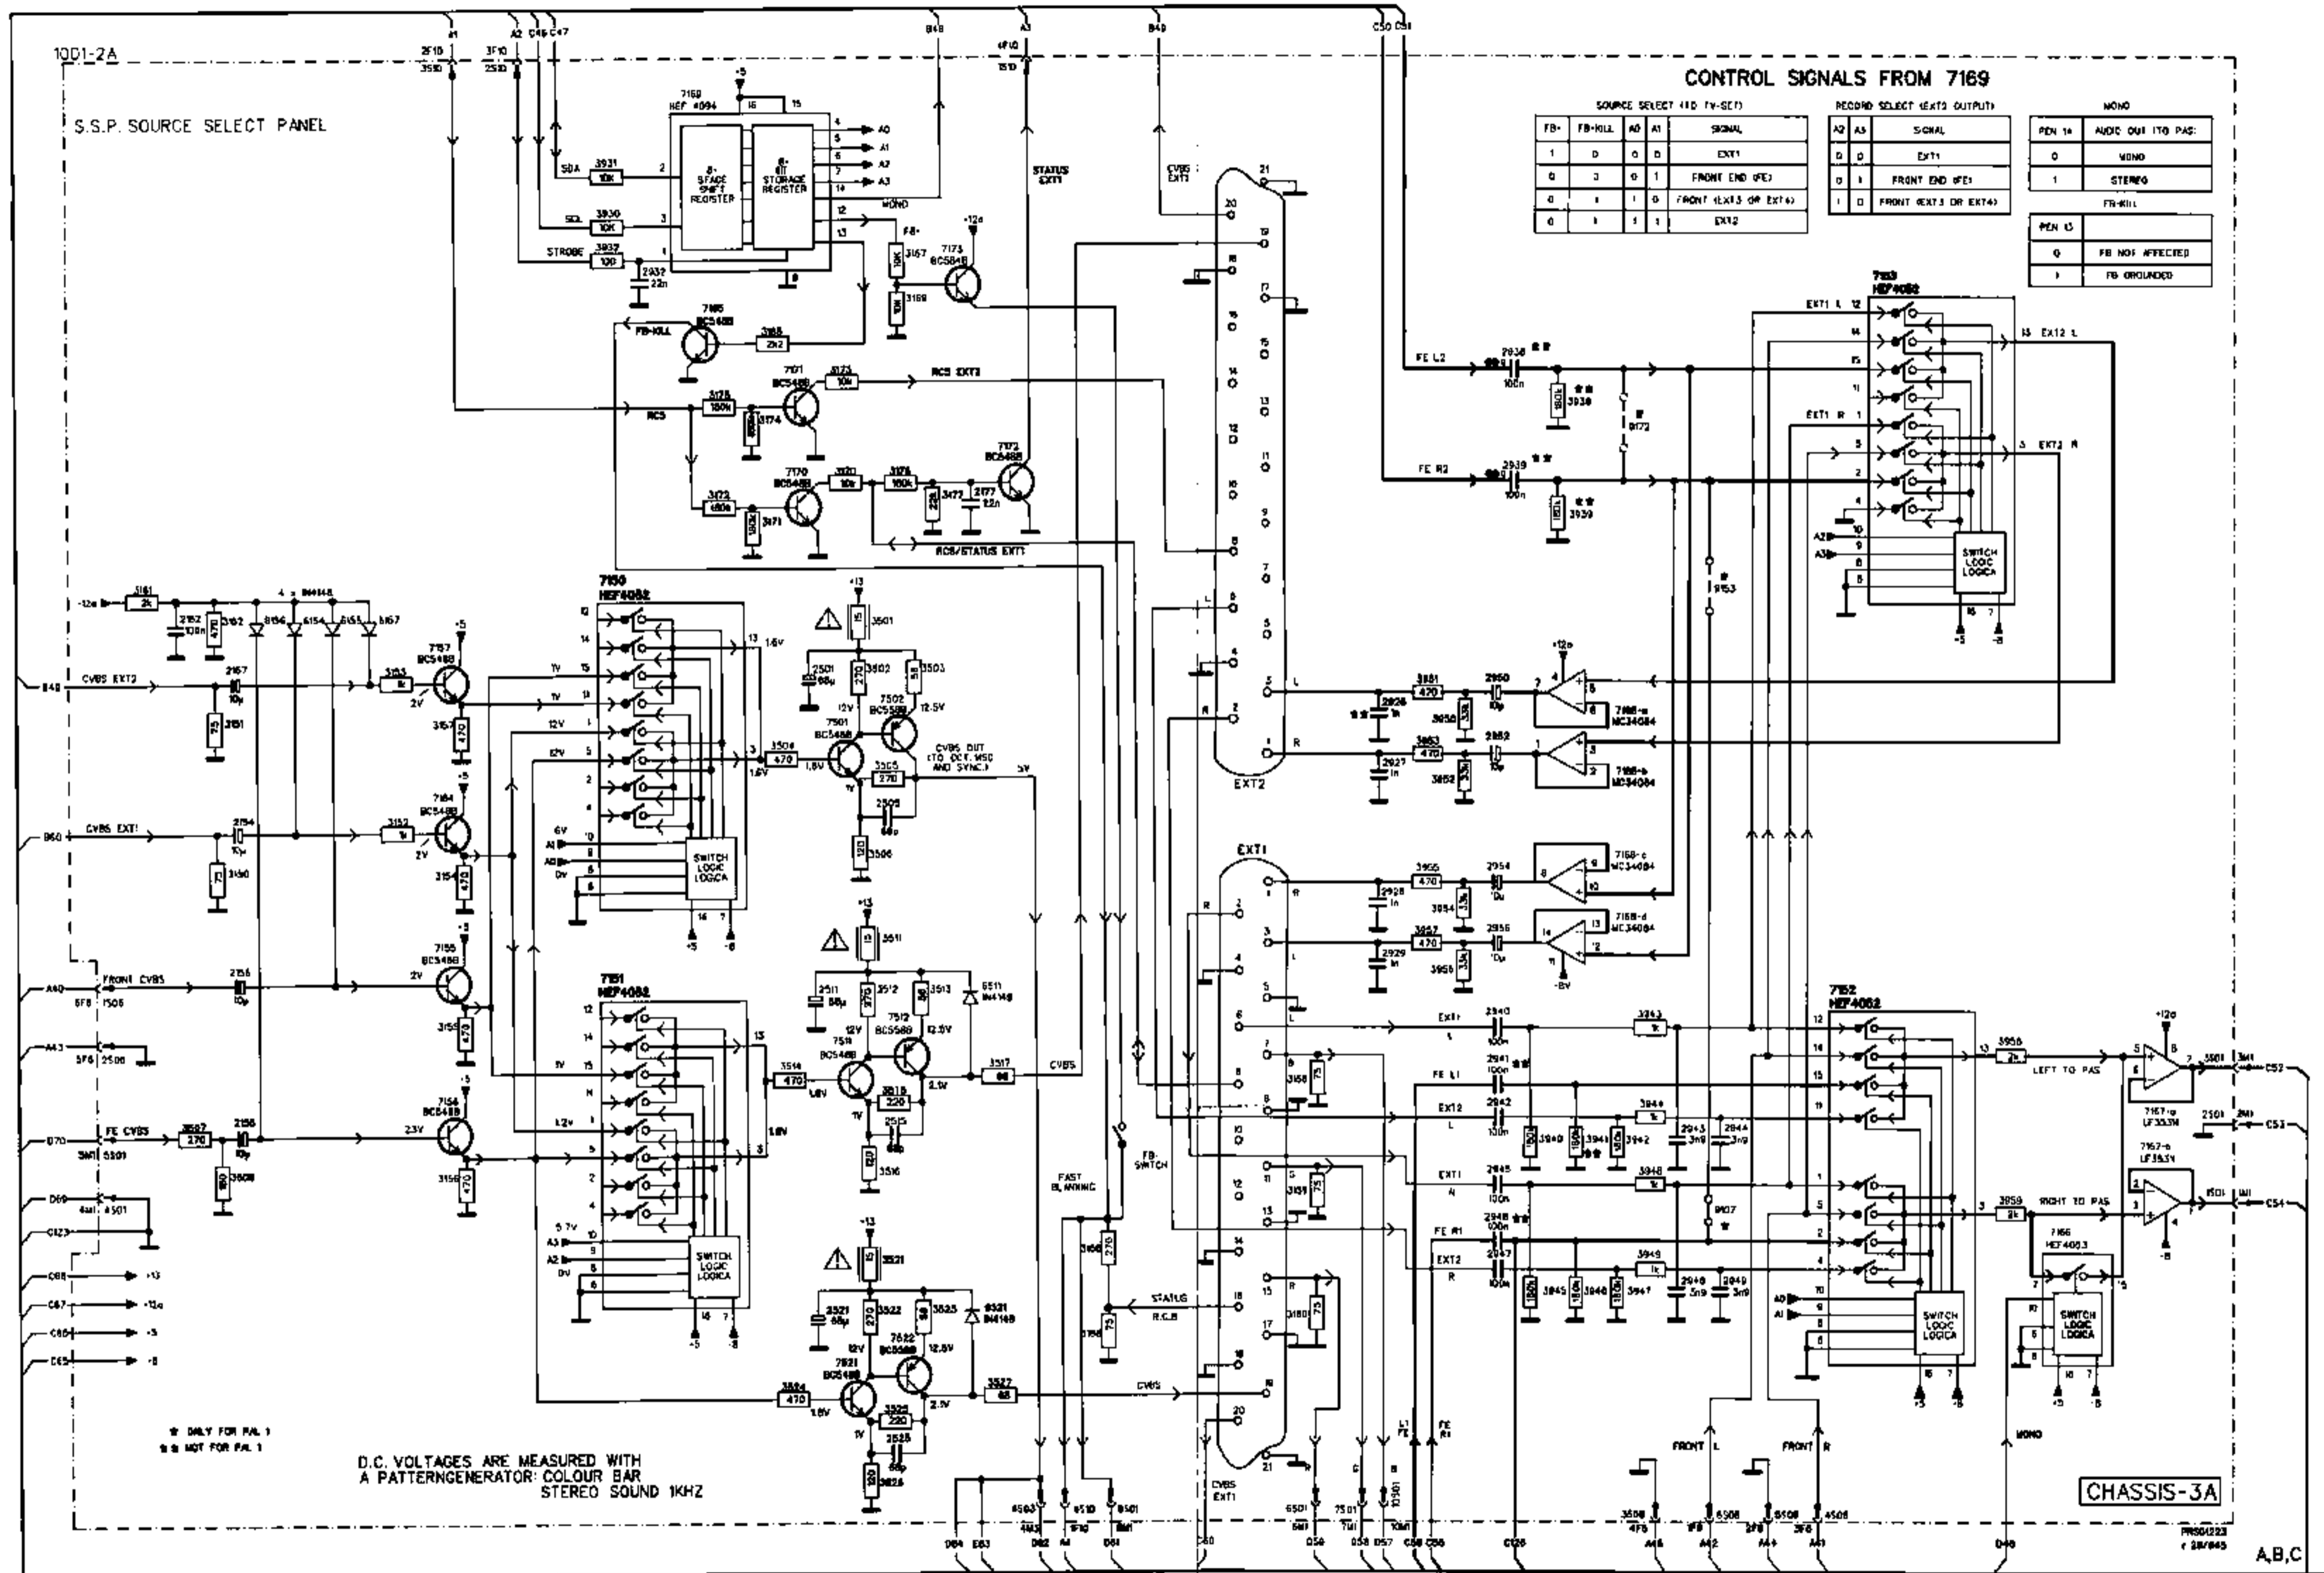

DIAGRAM A.7

DIAGRAM B

DIAGRAM-SCHALTBILO-SHEMA C

P.A.S. POWER AMPLIFIER SOUND
AMPLIFICATORE POTENZA SONORA

5K3-NOT PRESENT IN HFI-SETS
5928-ONLY PRESENT IN HFI-SETS

D.C. VOLTAGES ARE MEASURED WITH
A PATTERN GENERATOR; COLOR BAR
STEREO SOUND 1kHz
CHASSIS-3A

A.B.D.E

DIAGRAM-SCHALTBILD-SCHEMA D

CHANNEL SELECTOR
KANAL WAELER
SELETORE CANALE

CHANNEL SELECTOR
KANAL WAELER
SELETORE CANALE

VIDEO PROCESSING
PROCESSO VIDEO

1002 P.T.P. PICTURE TUBE PANEL

DIAGRAM E

VOLTAGES ARE MEASURED WITH PATTERN-GENERATOR COLOUR-BAR 1MHz STEREO SOUND

* MEASURED IN RESPECT OF
 ** SEE LIST
 (...V)

TXT-DECODER VIDEOTEXT-DECODER

- ONLY PAL I
- NOT FOR PAL I
- ▲ ONLY FRANCE
- ▲▲ NOT FOR FRANCE

OTVC Philips chassis 3A
strona 3/4