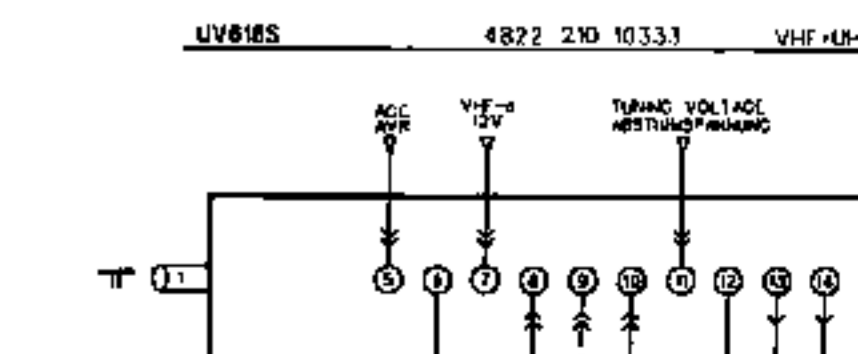

DIAGRAM E

VOLTAGES ARE MEASURED WITH PATTERN-GENERATOR COLOUR-BAR 1MHz STEREO SOUND

* MEASURED IN RESPECT OF
** SEE LIST
(...V)