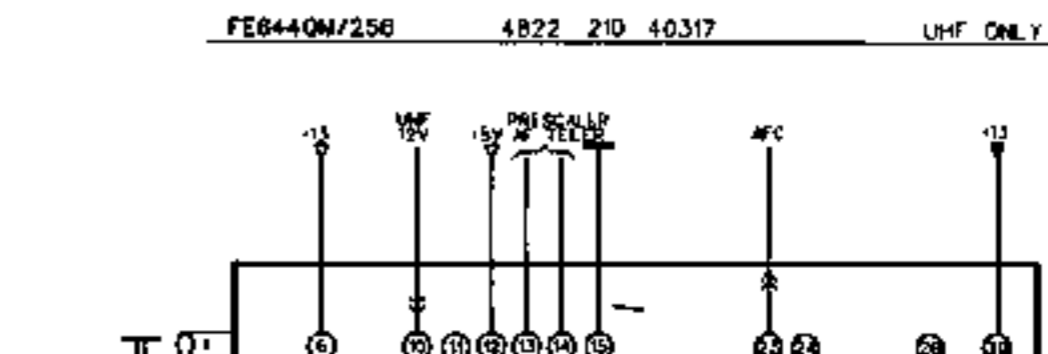

DIAGRAM E

VOLTAGES ARE MEASURED WITH PATTERN-GENERATOR COLOUR-BAR 1MHz STEREO SOUND

* MEASURED IN RESPECT OF
** SEE LIST
(...V)