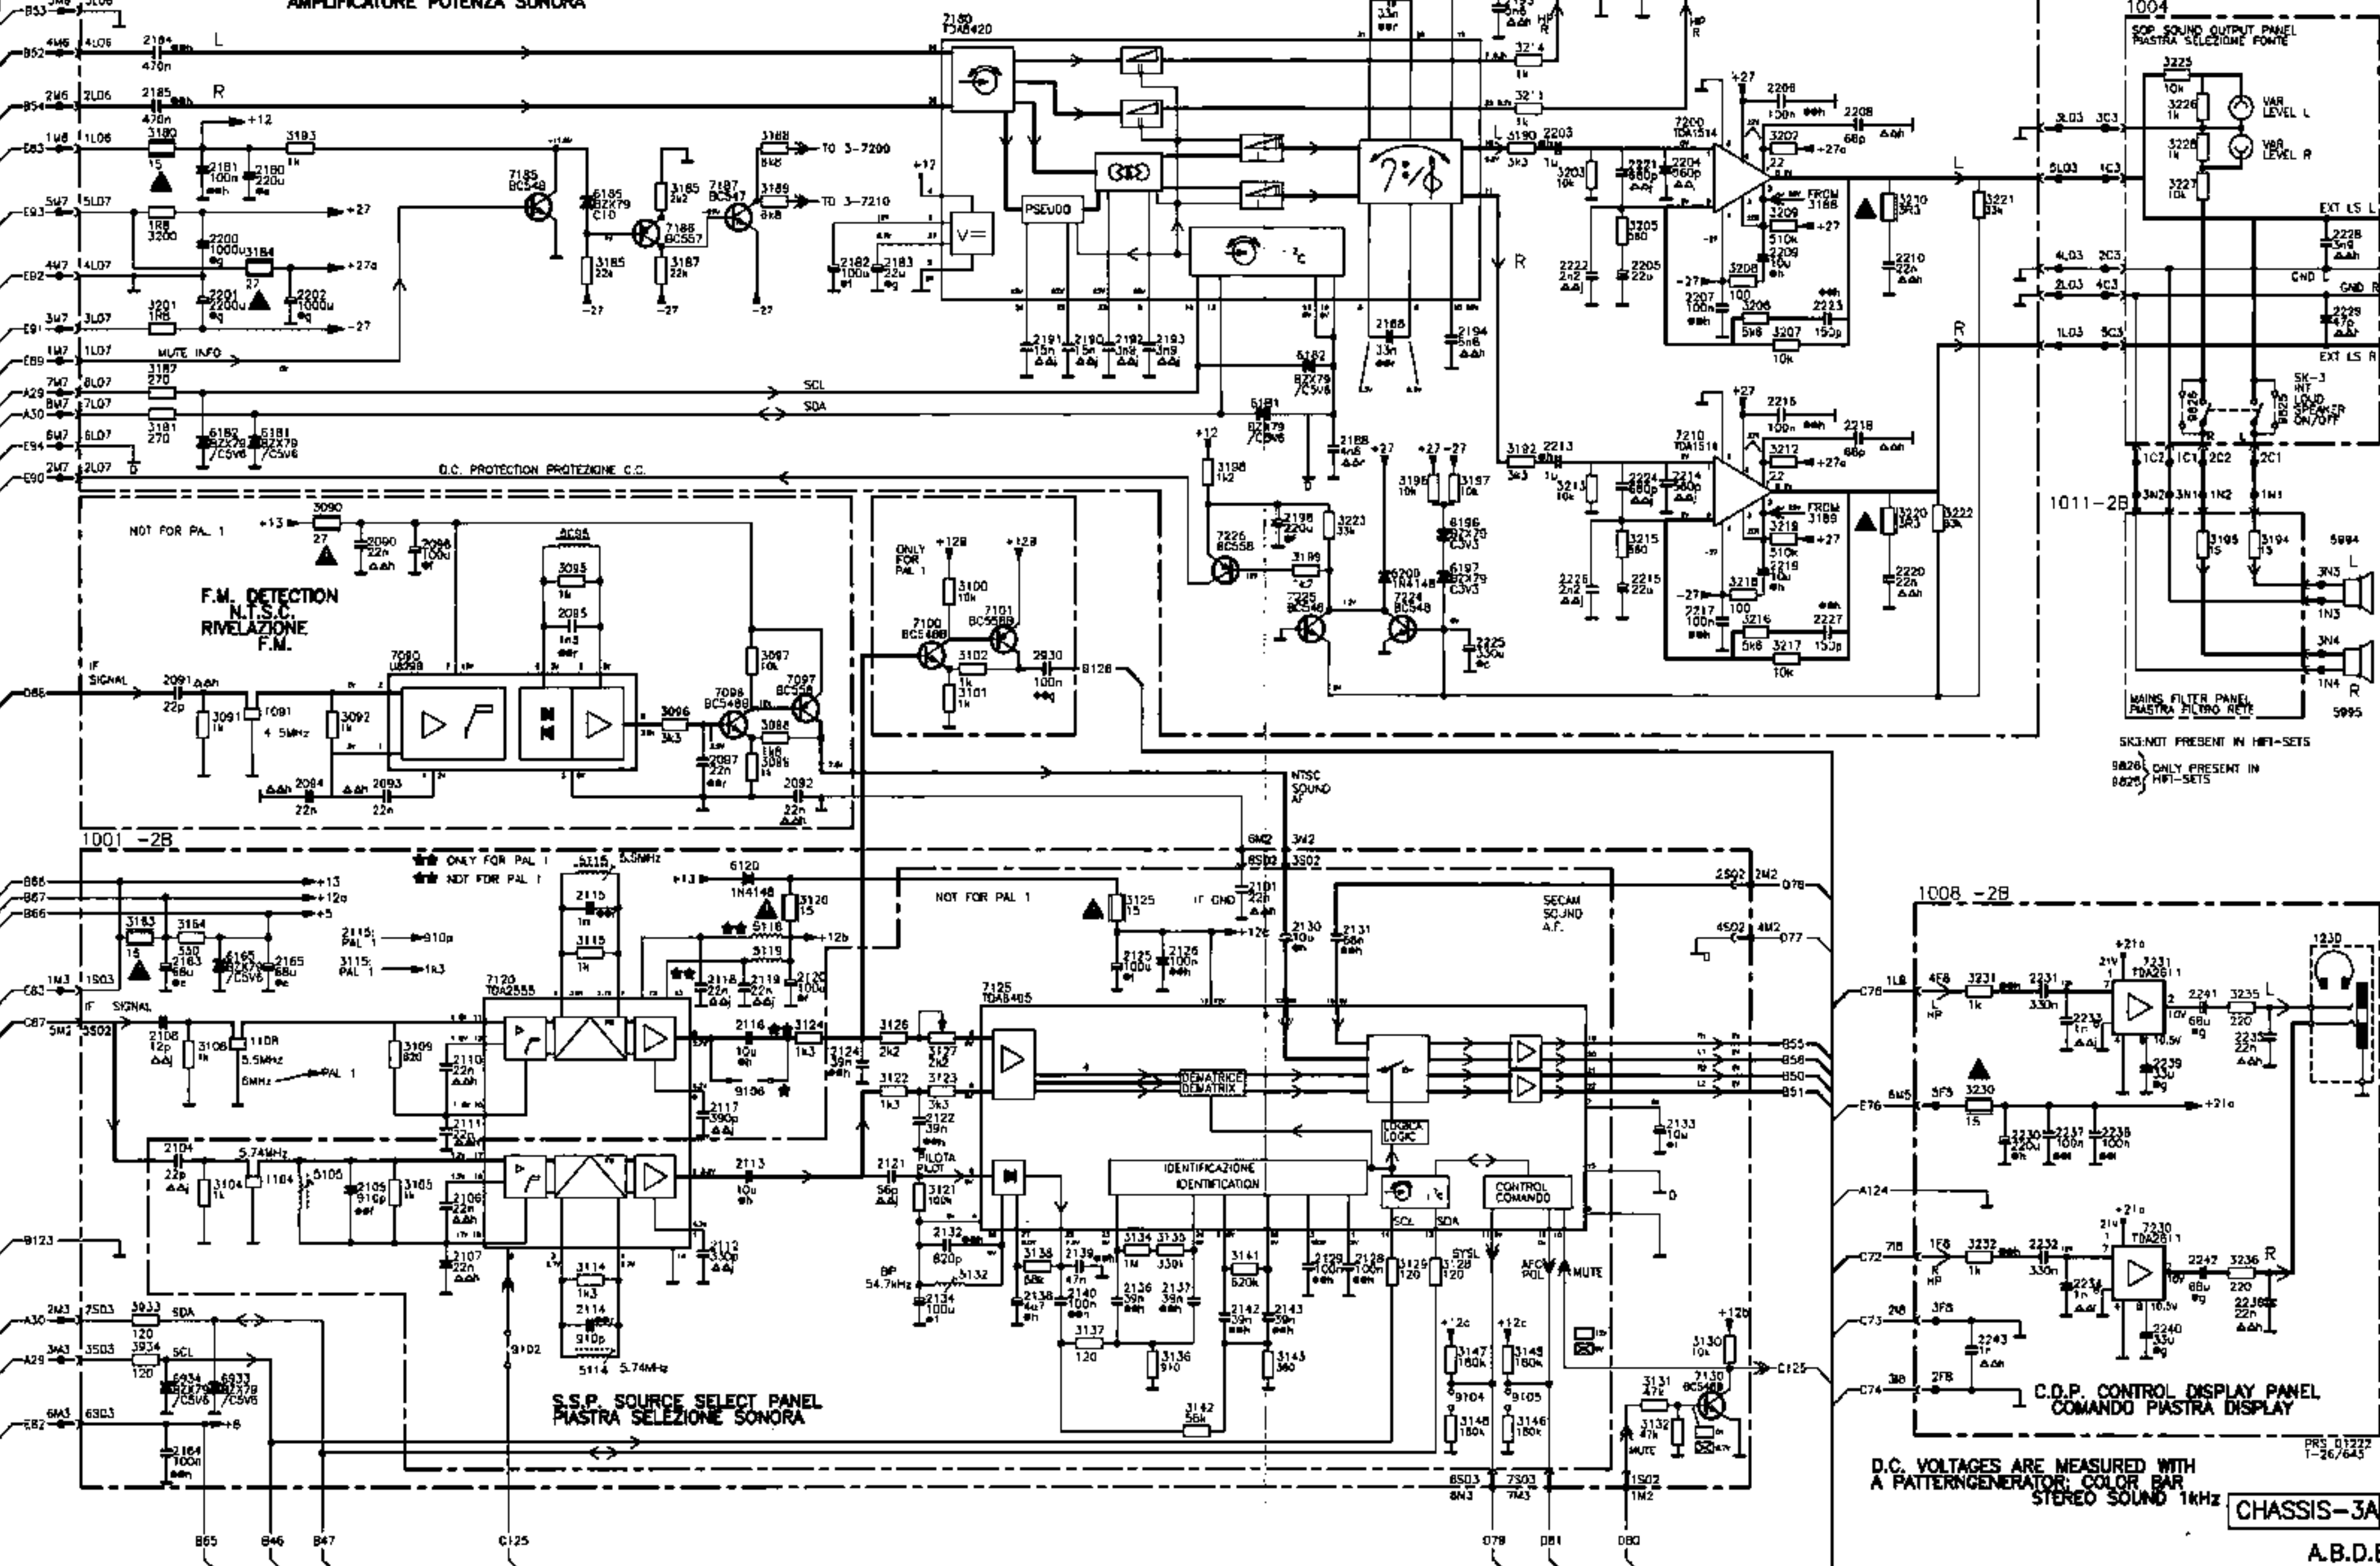

DIAGRAM A.7

DIAGRAM B

DIAGRAM-SCHALTBILO-SHEMA C

P.A.S. POWER AMPLIFIER SOUND
AMPLIFICATORE POTENZA SONORA

5K3-NOT PRESENT IN HFI-SETS
5928-ONLY PRESENT IN HFI-SETS

D.C. VOLTAGES ARE MEASURED WITH
A PATTERN GENERATOR; COLOR BAR
STEREO SOUND 1kHz
CHASSIS-3A

A.B.D.E

DIAGRAM-SCHALTBILD-SCHEMA D

CHANNEL SELECTOR
KANAL WAELER
SELETORE CANALE

CHANNEL SELECTOR
KANAL WAELER
SELETORE CANALE

VIDEO PROCESSING
PROCESSO VIDEO

1002 P.T.P. PICTURE TUBE PANEL

DIAGRAM E

VOLTAGES ARE MEASURED WITH PATTERN-GENERATOR COLOUR-BAR 1MHz STEREO SOUND

* MEASURED IN RESPECT OF
 ** SEE LIST
 (...V)

TXT-DECODER VIDEOTEXT-DECODER

- ONLY PAL I
- NOT FOR PAL I
- ▲ ONLY FRANCE
- ▲▲ NOT FOR FRANCE

OTVC Philips chassis 3A
strona 3/4