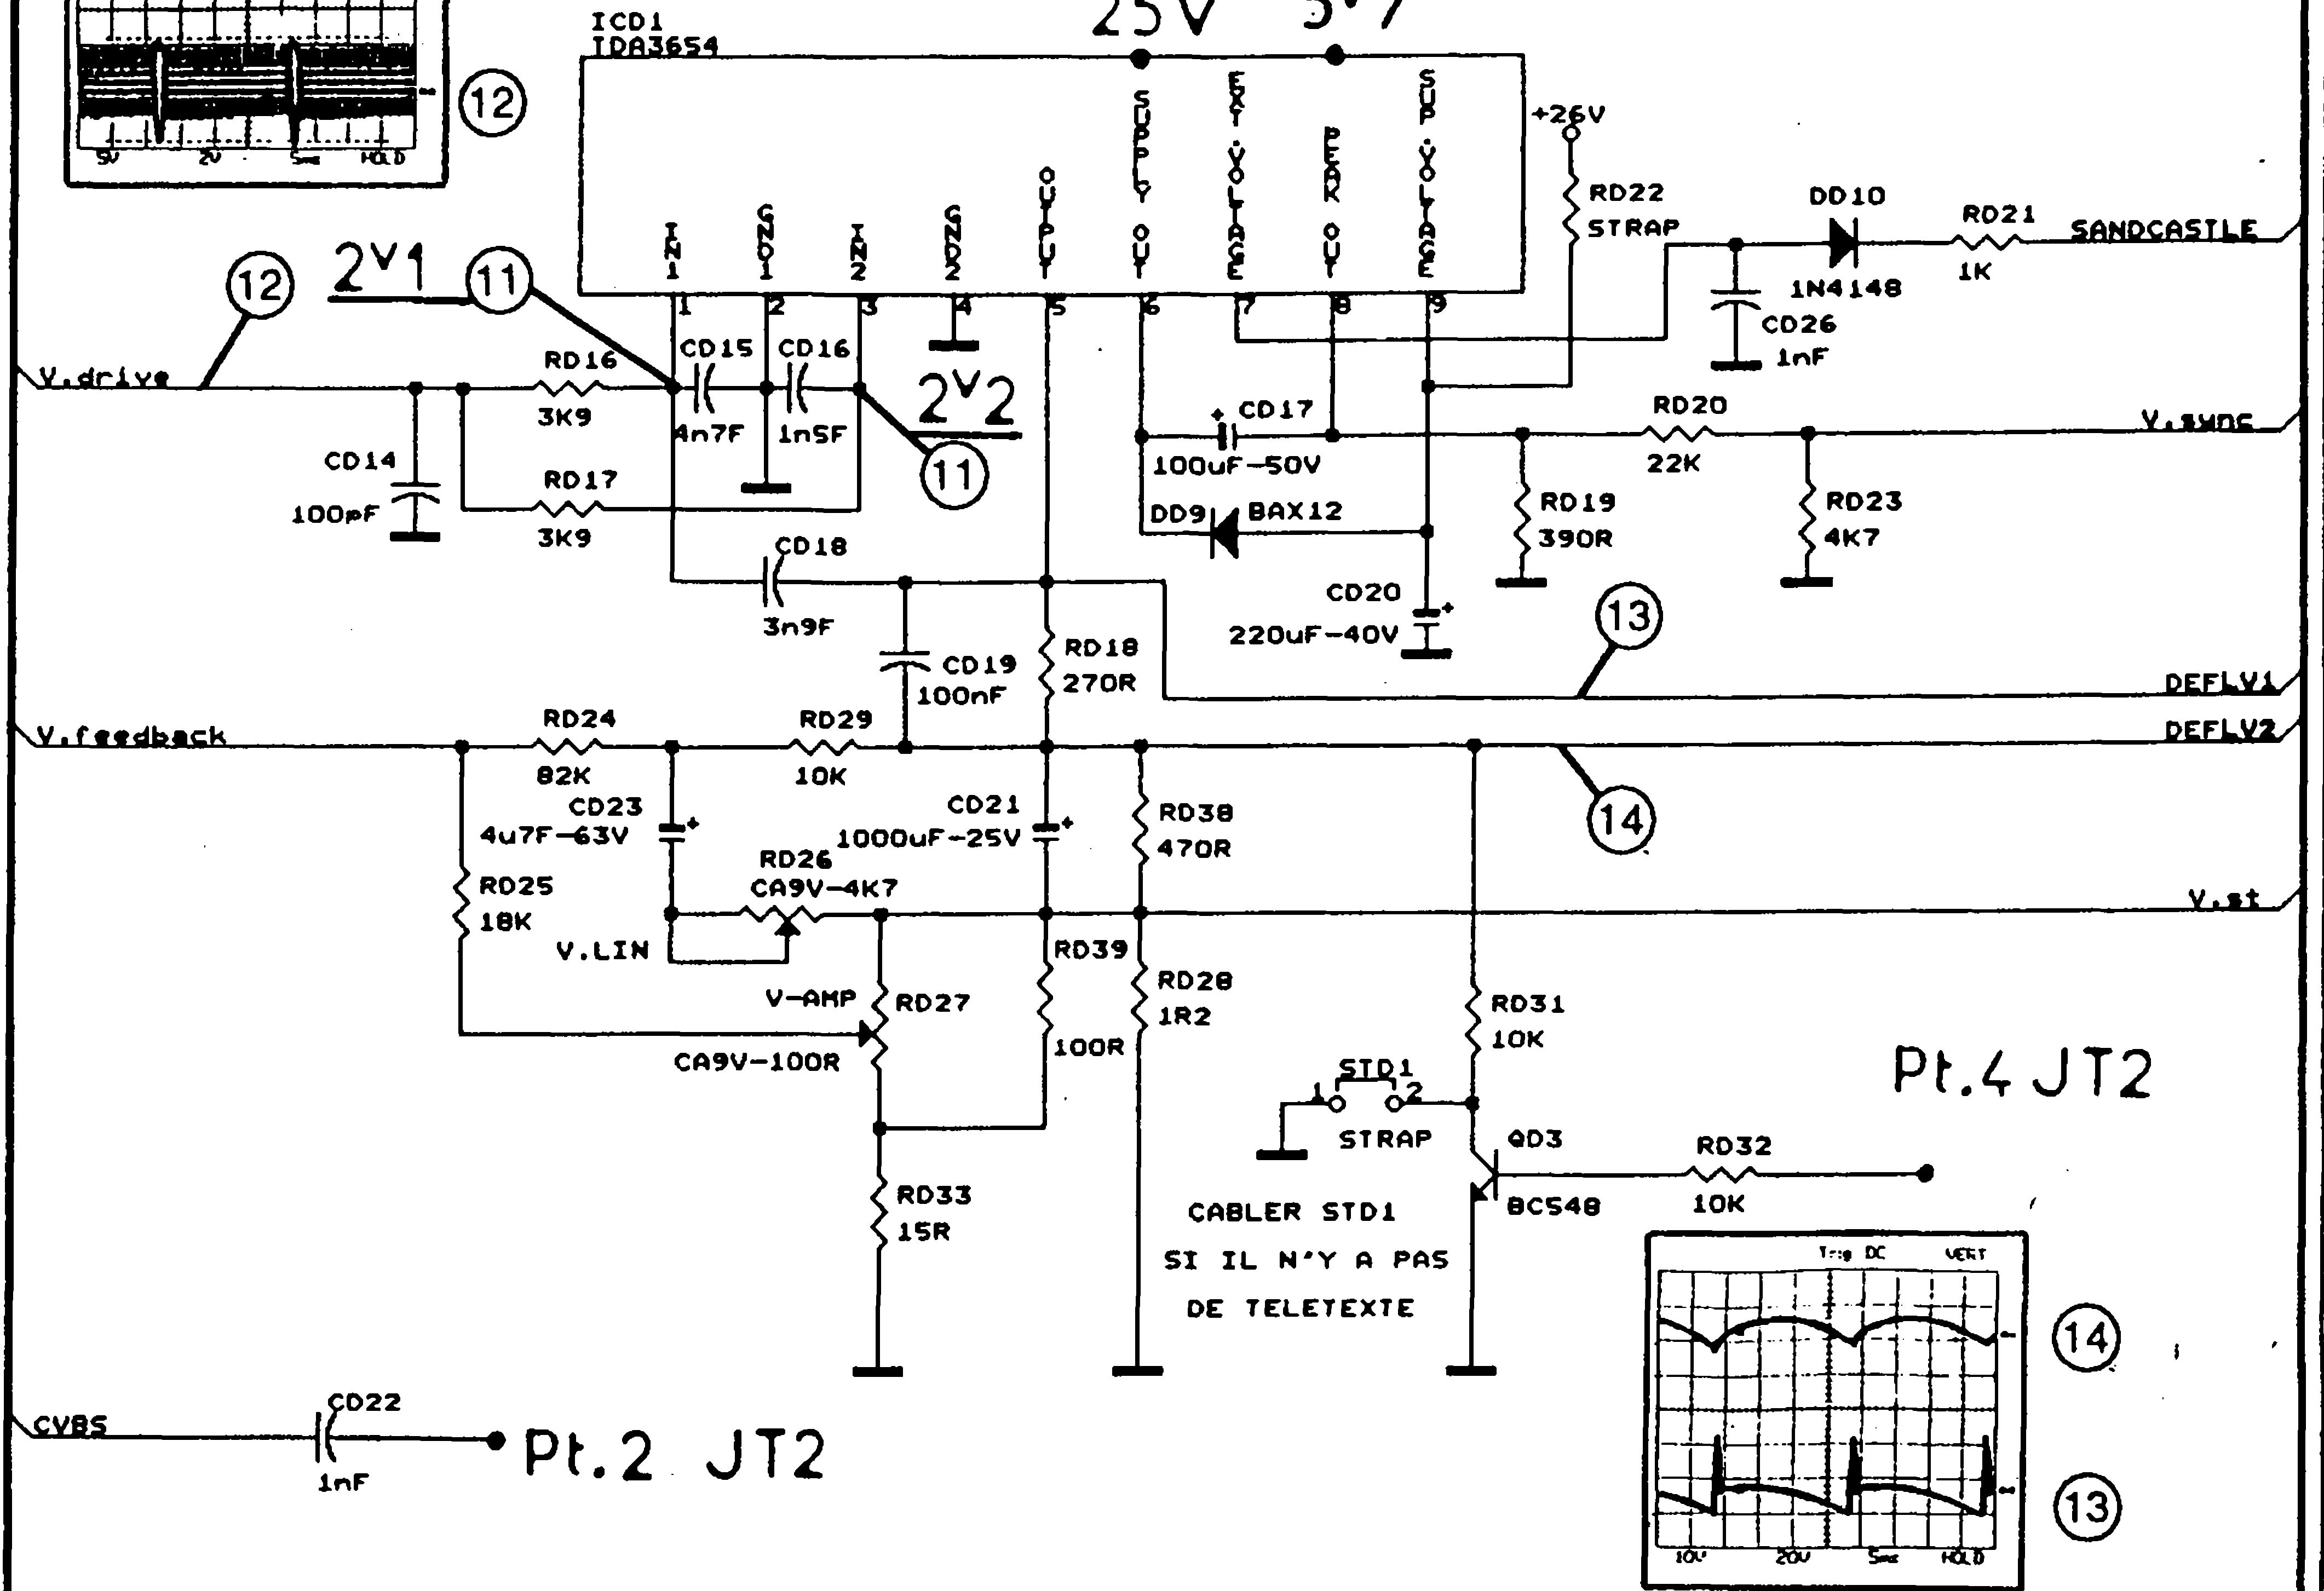

DEVIATION VERTICALE

25V 5V7