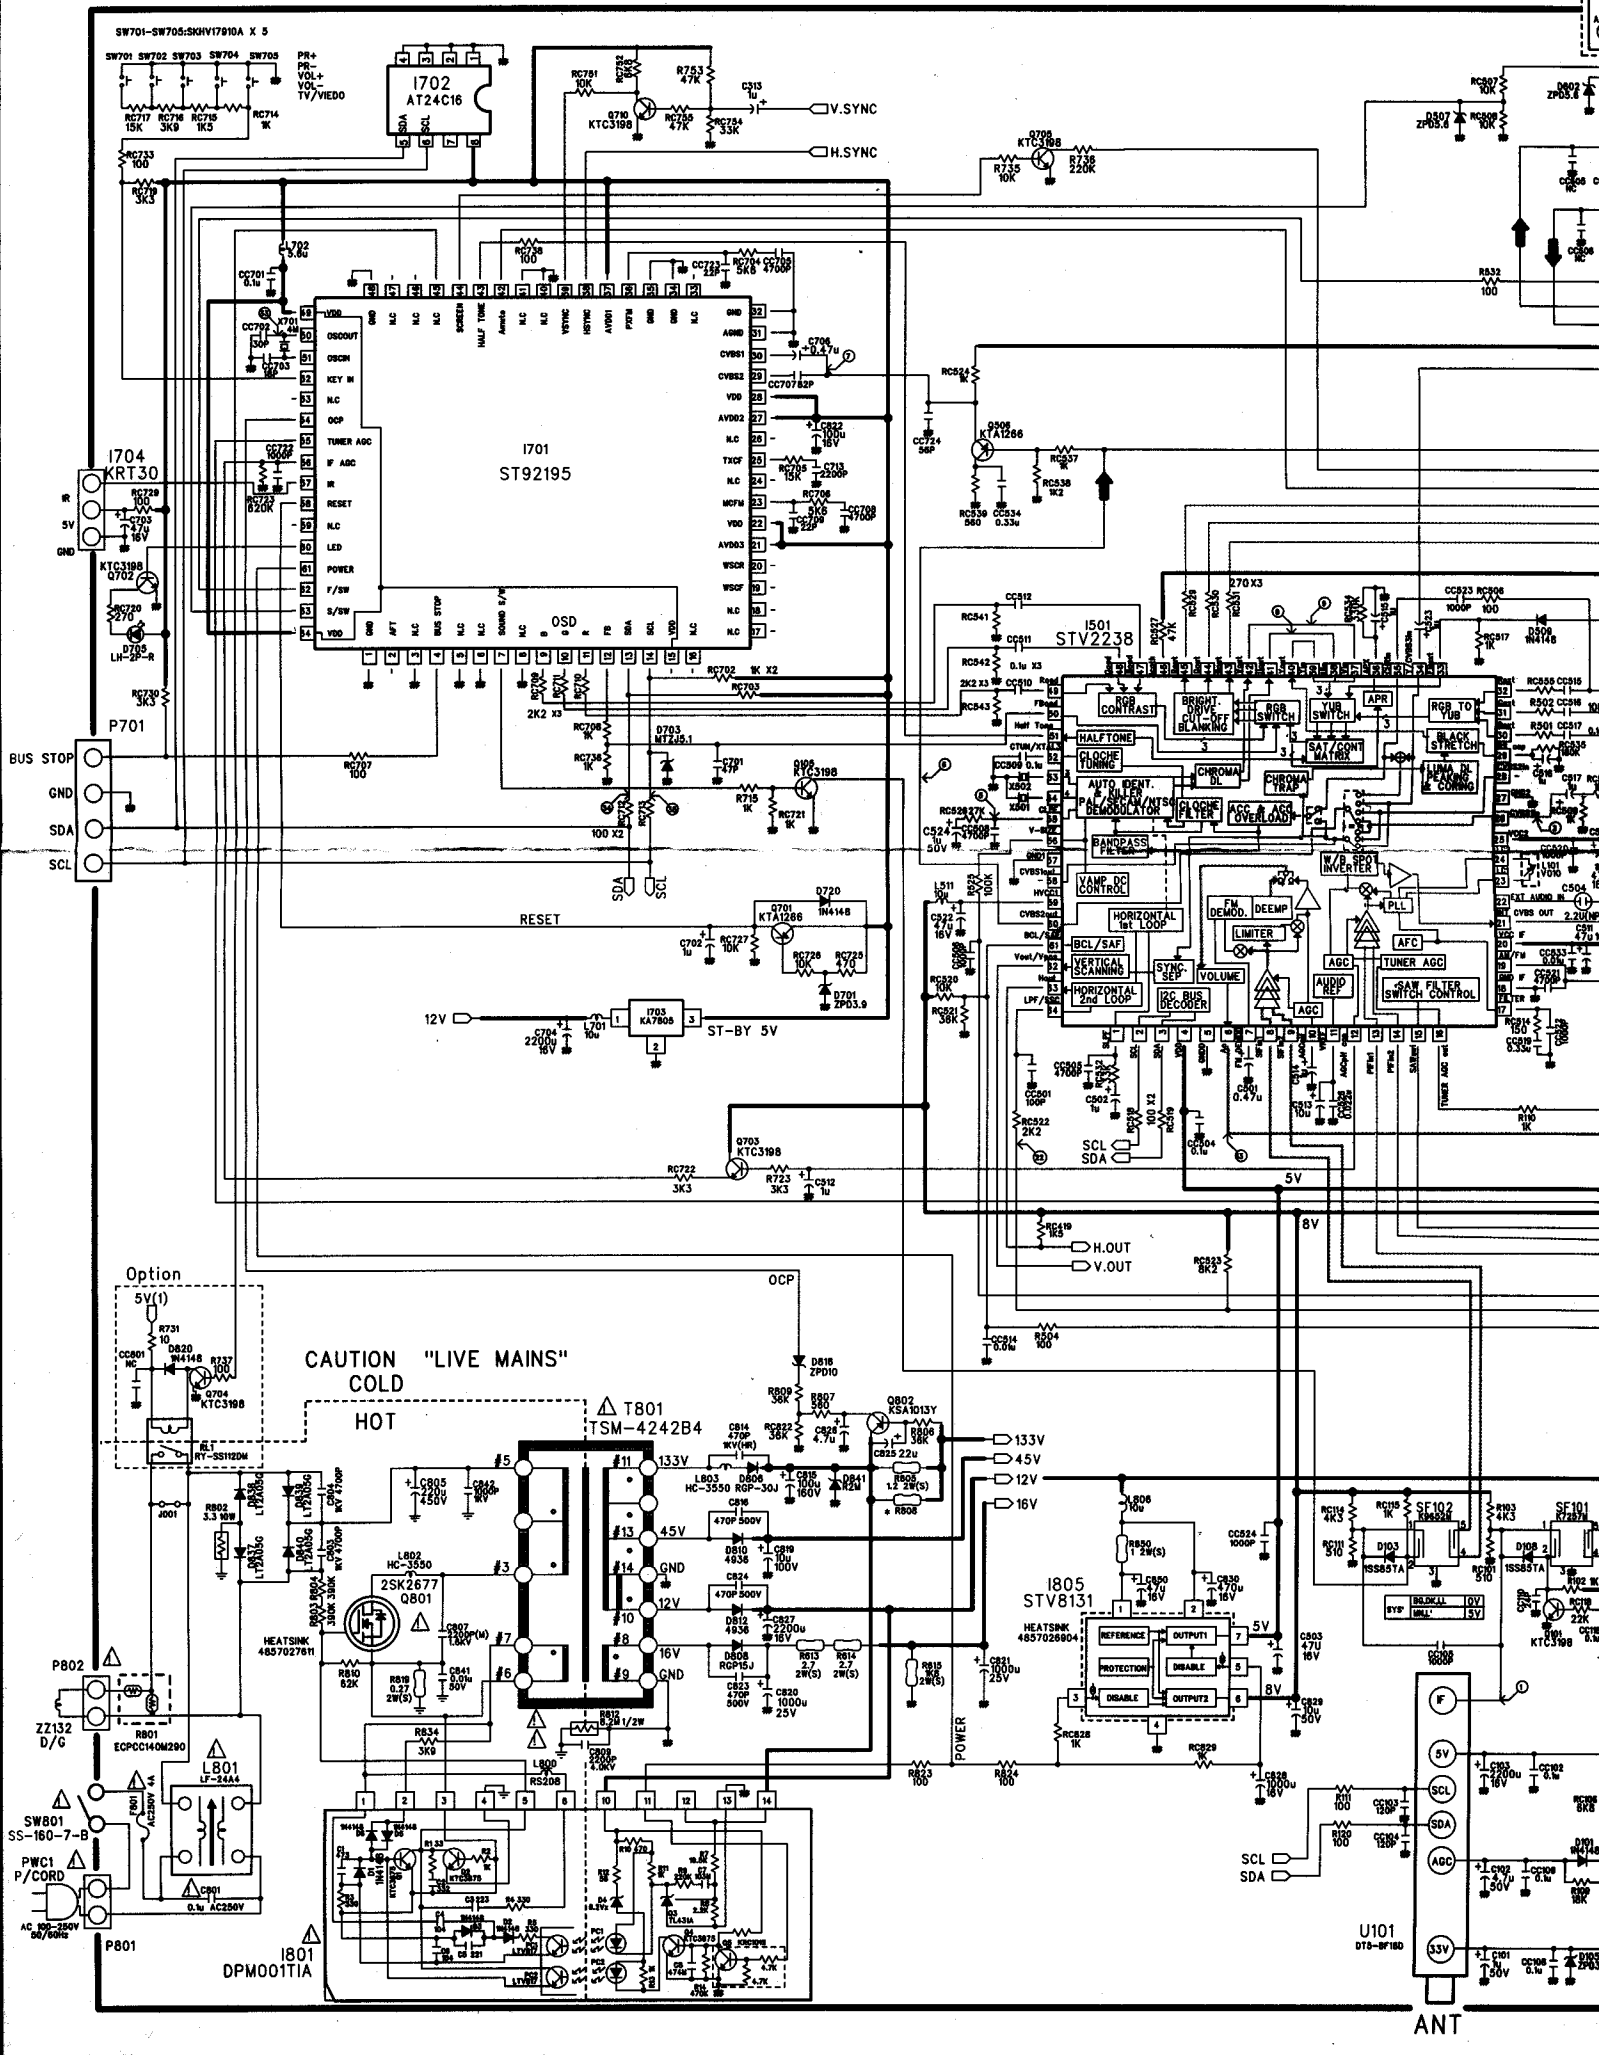

CP-002 CHASSIS SCHEMATIC DIAGRAM

2000/02/11

CAUTION "LIVE MAINS"
COLD
HOT

ANT