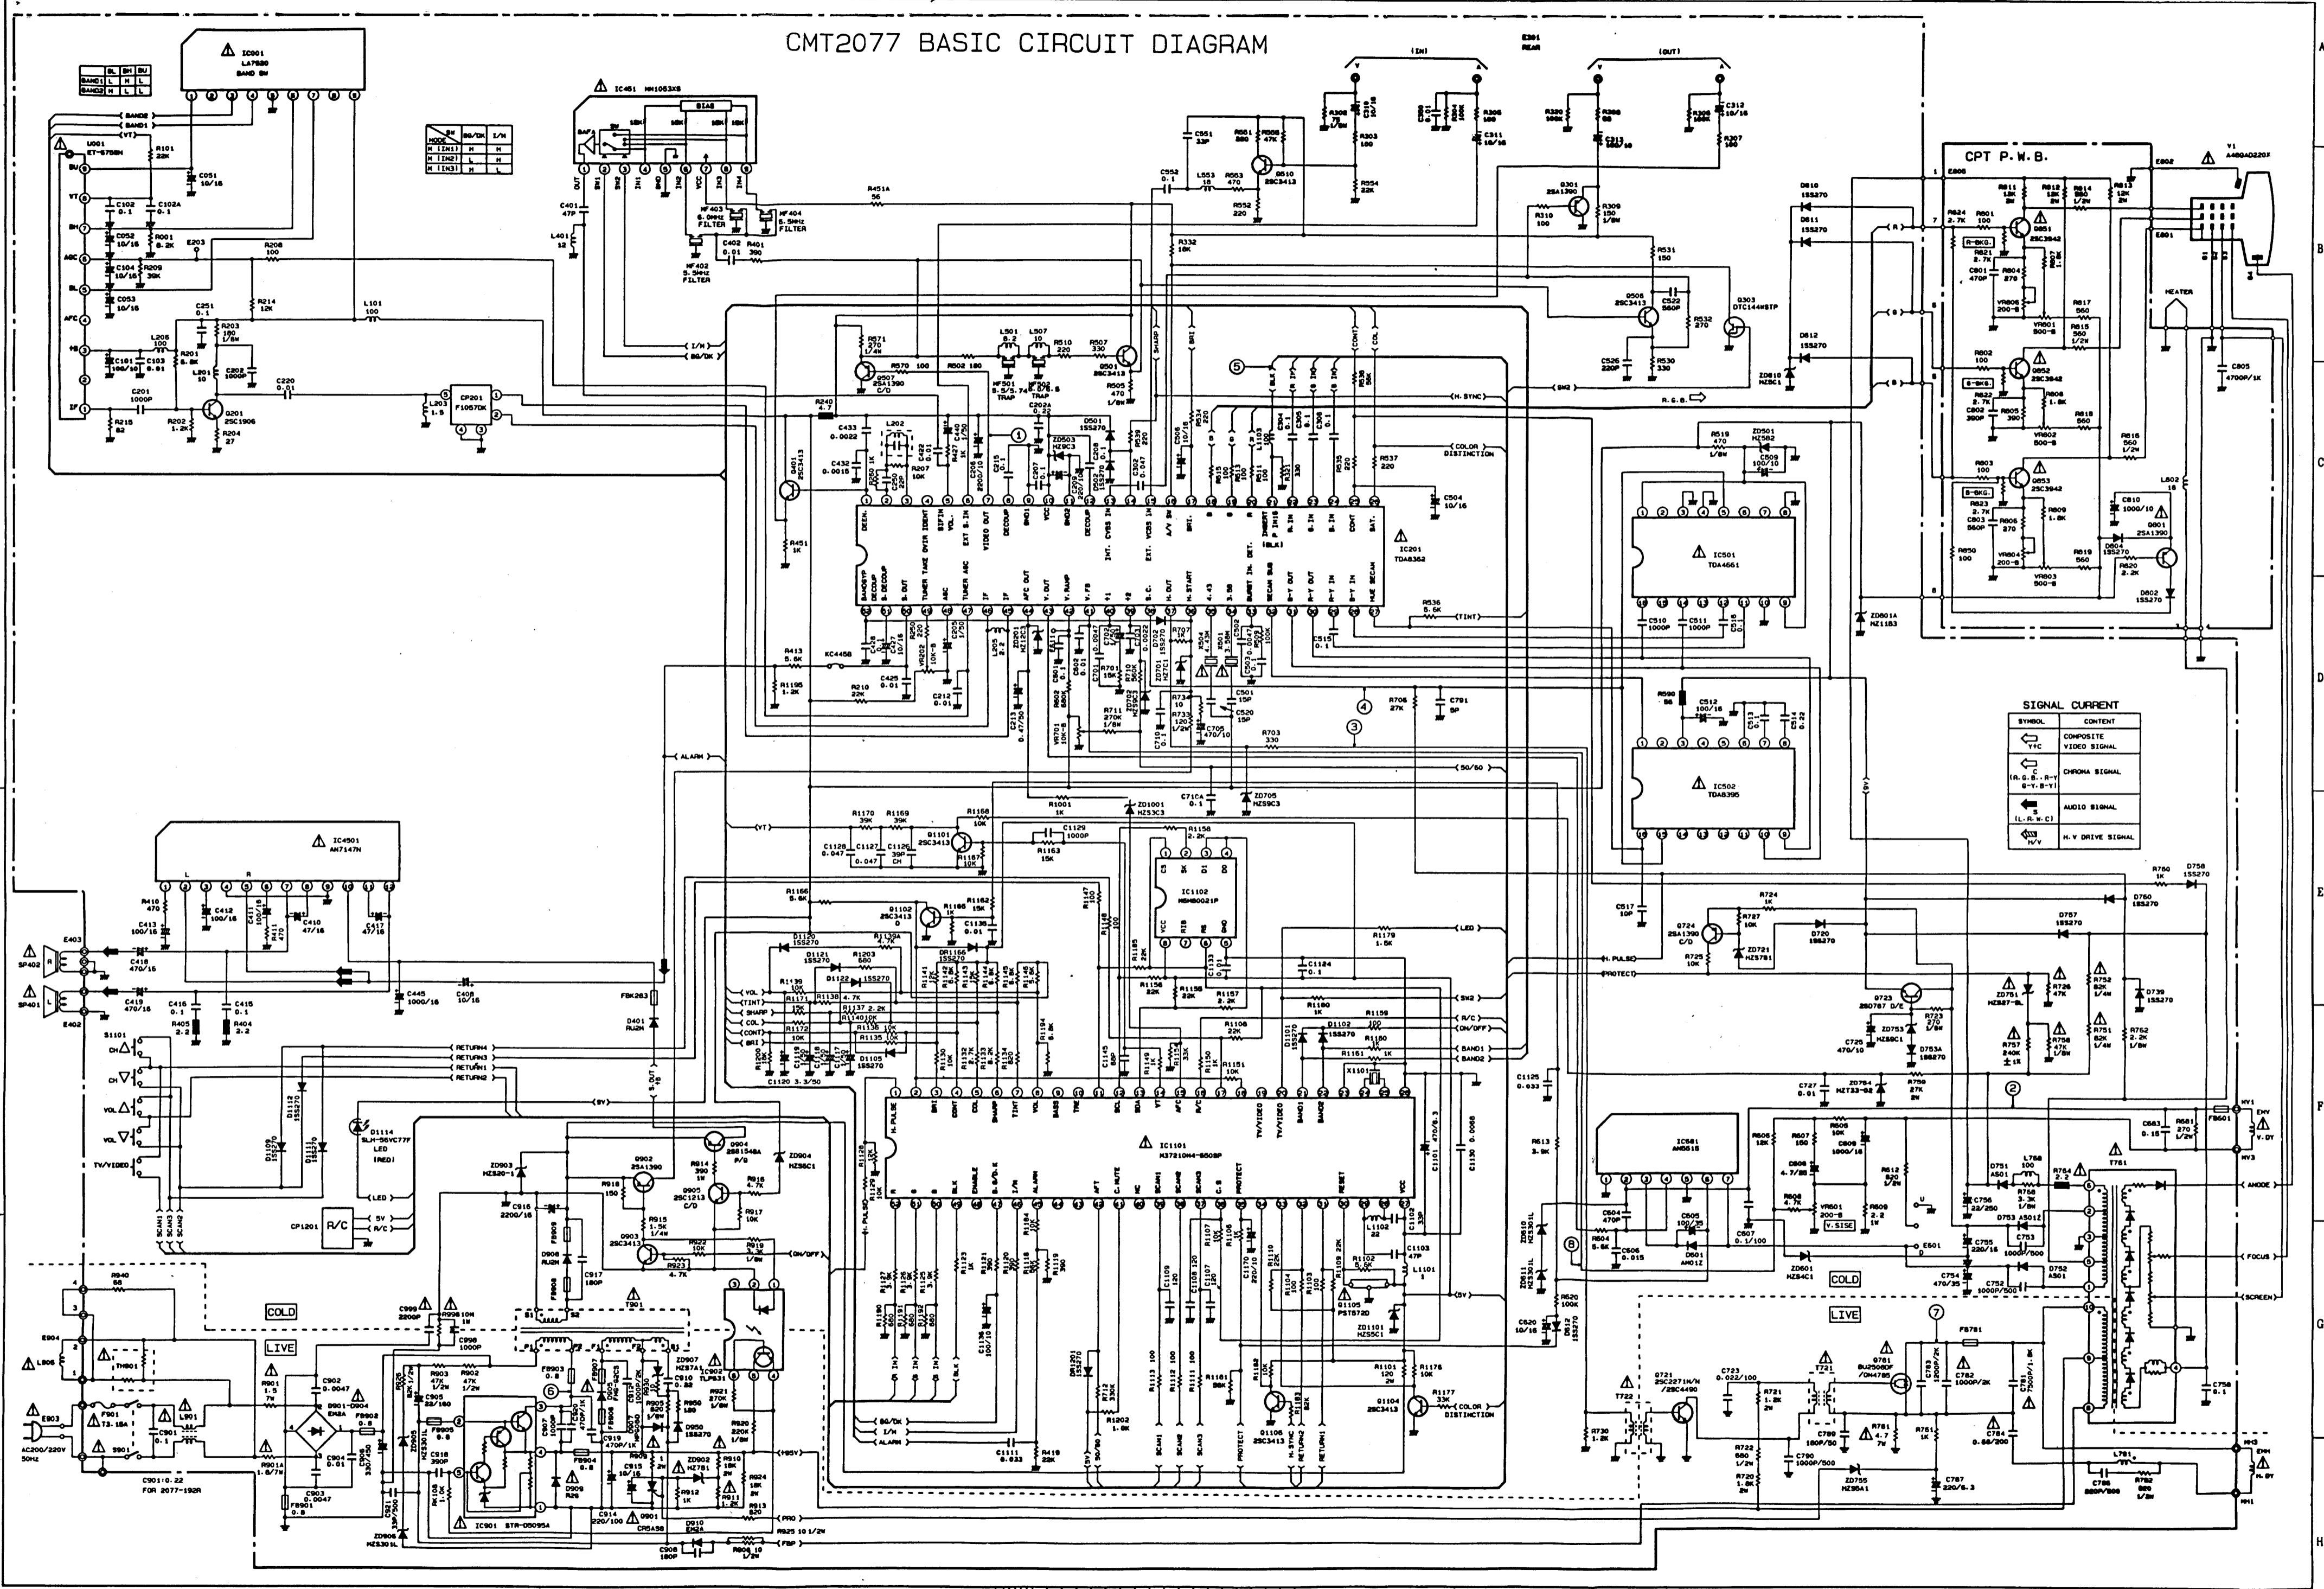

CMT2077 BASIC CIRCUIT DIAGRAM

SYMBOL	CONTENT
YTC	COMPOSITE VIDEO SIGNAL
IR-G, R-Y, E-Y, B-Y	CHROMA SIGNAL
L-R, M-C	AUDIO SIGNAL
HV	H-V DRIVE SIGNAL

ABCDEFGHIJKLMNPQRSTUVWXYZ

abcdefghijklmnpqrstuvwxy