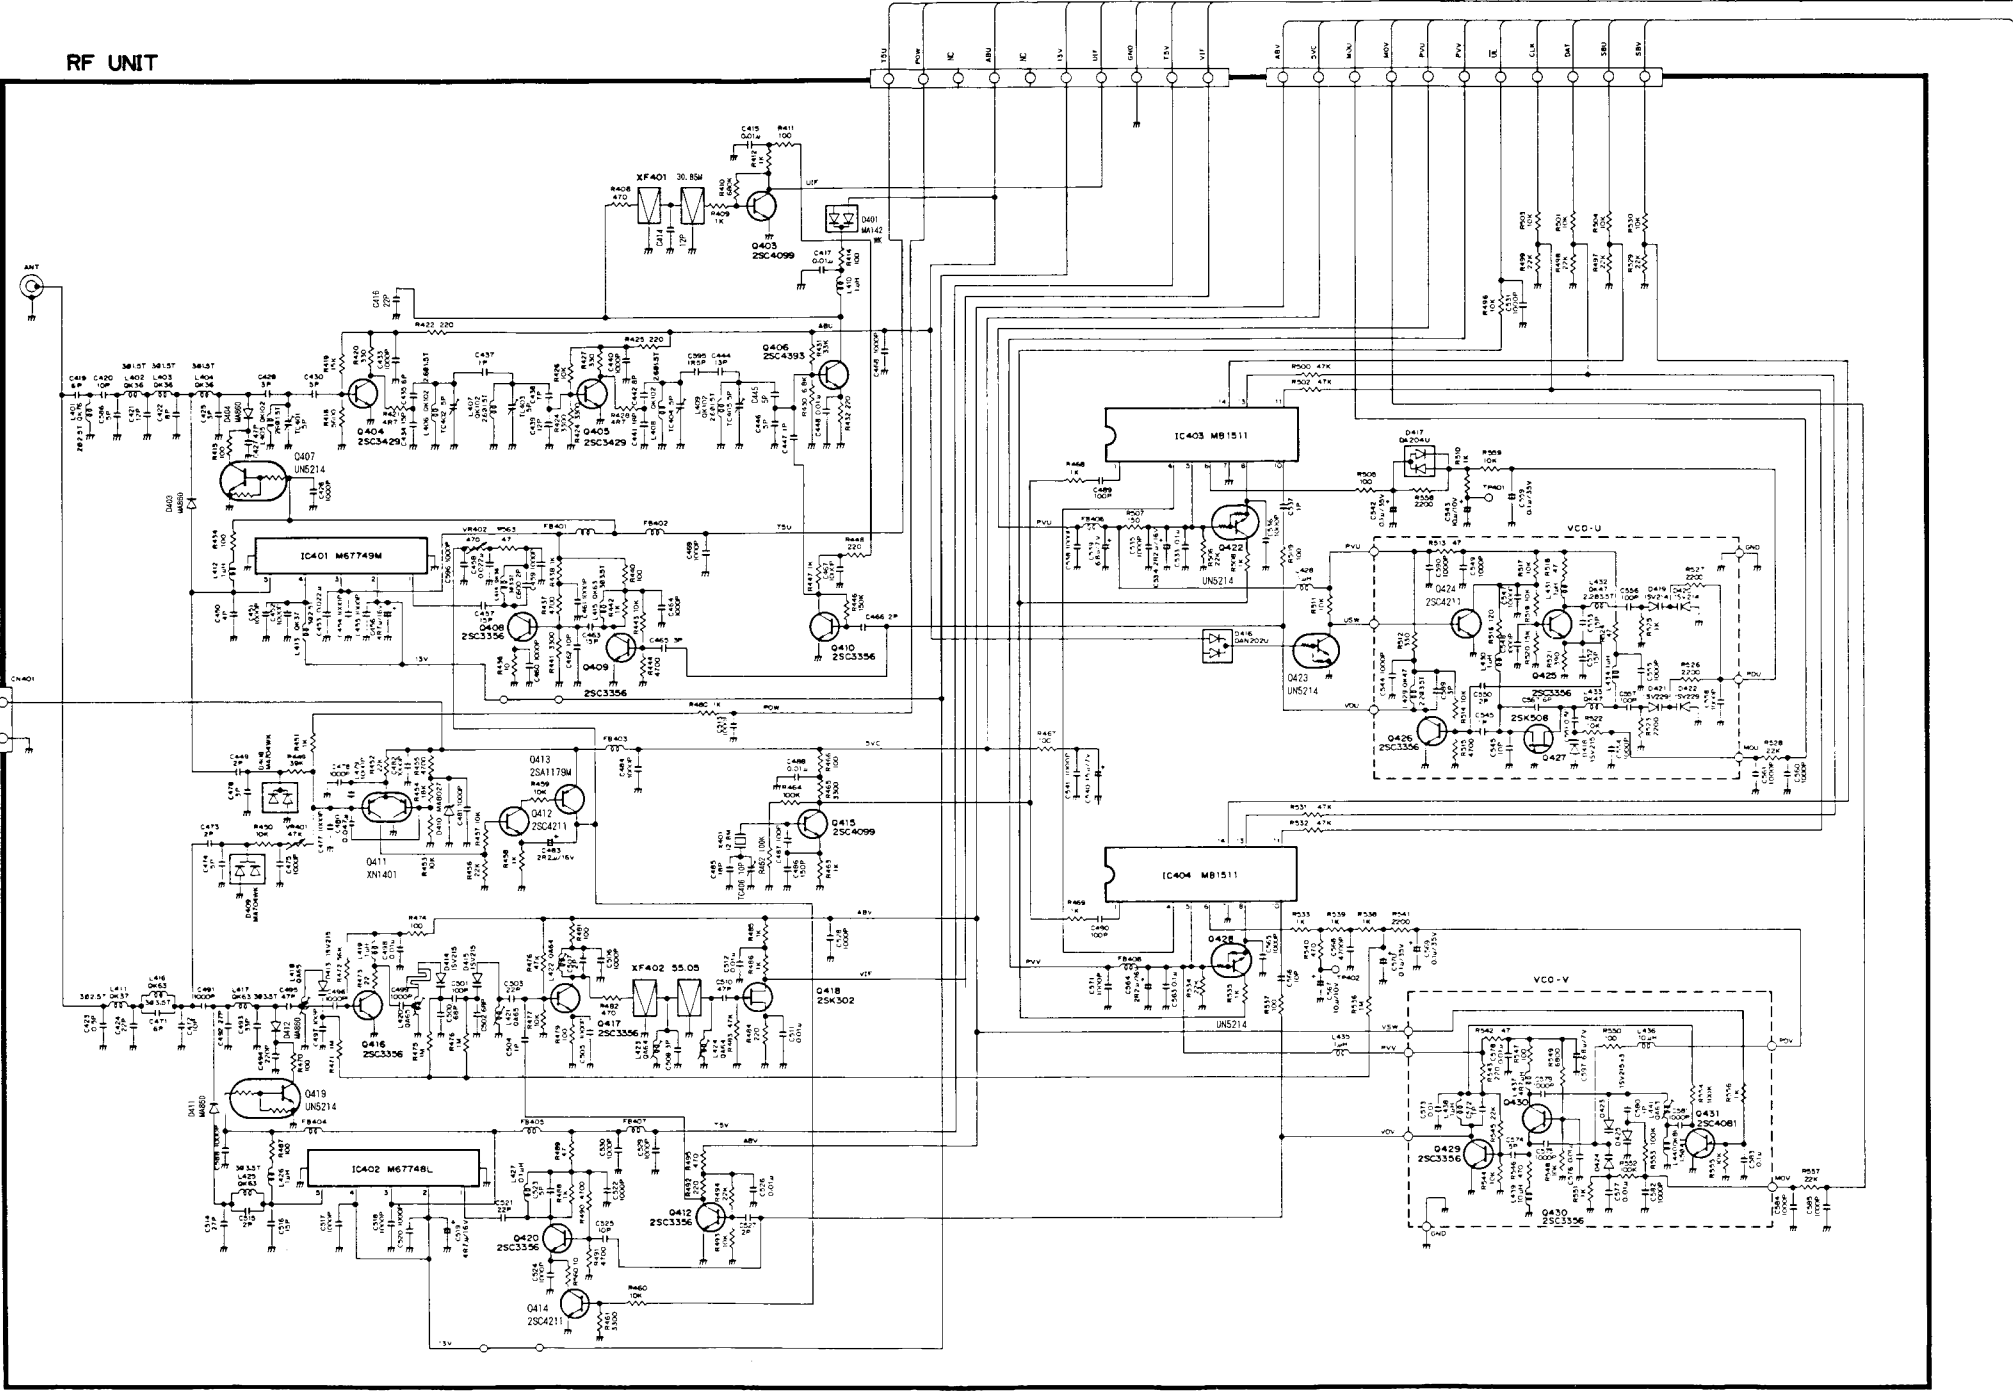

RF UNIT

JACK UNIT

TSQ UNIT (DJ-582 E-OPTION)

SCHEMATIC DIAGRAM DJ-582T DJ-582E

Specifications are subject to change without notice or obligation.

IF UNIT

LCD UNIT

KEY UNIT