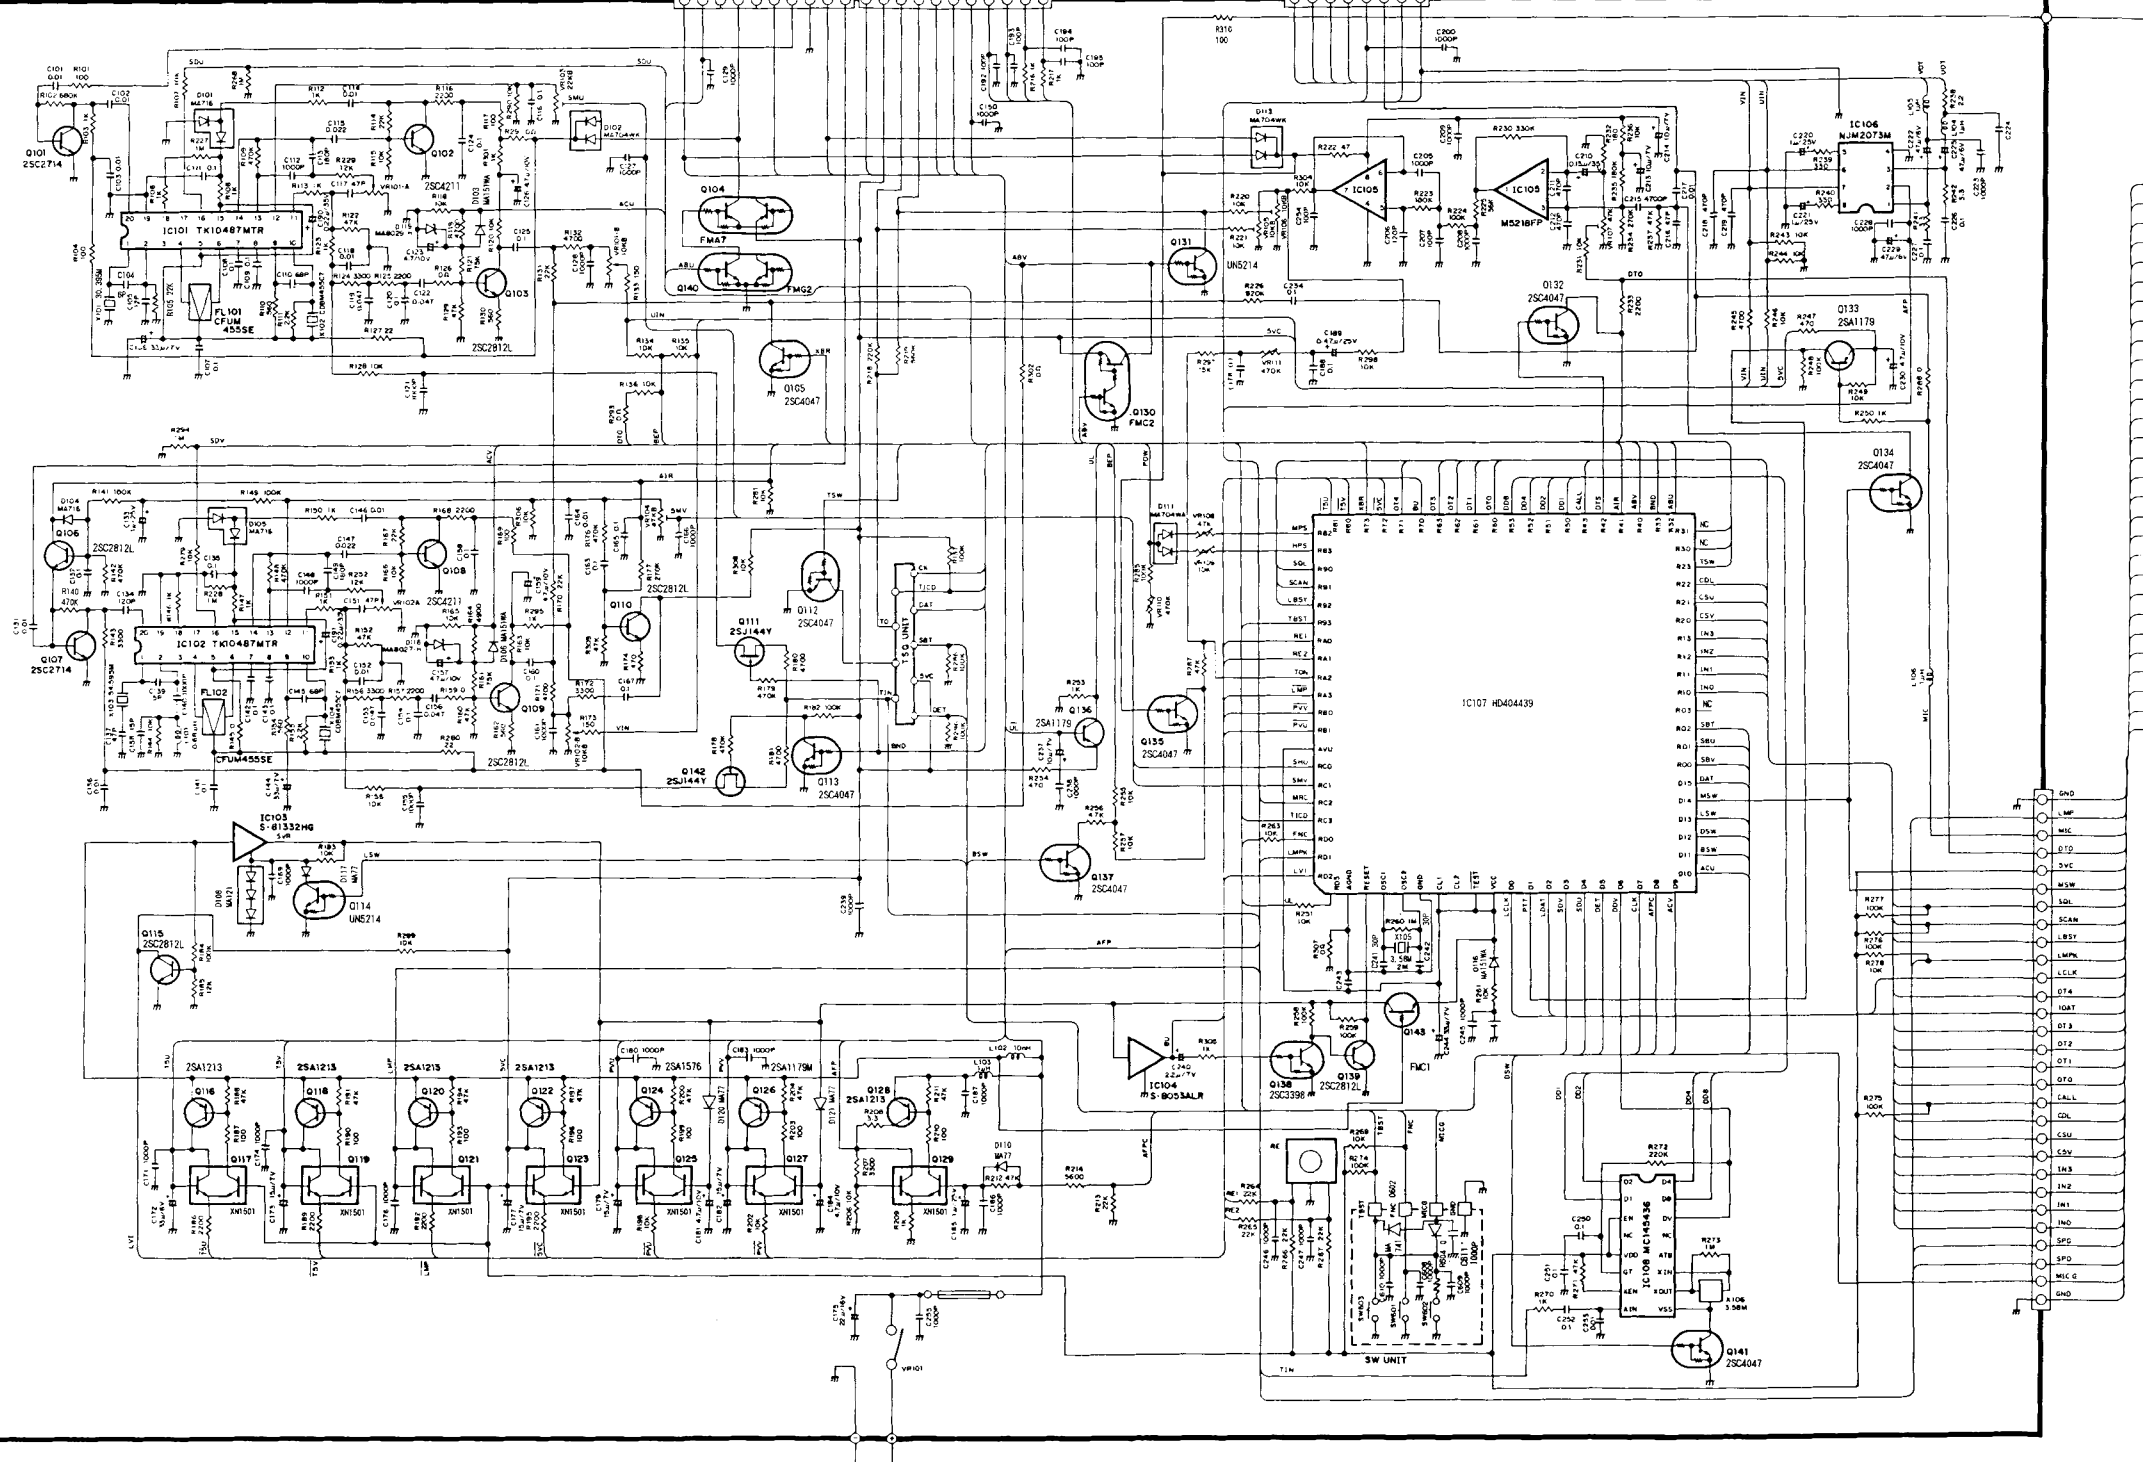

RF UNIT

JACK UNIT

TSQ UNIT (DJ-582 E-OPTION)

SCHEMATIC DIAGRAM DJ-582T DJ-582E

Specifications are subject to change without notice or obligation.

IF UNIT

LCD UNIT

KEY UNIT