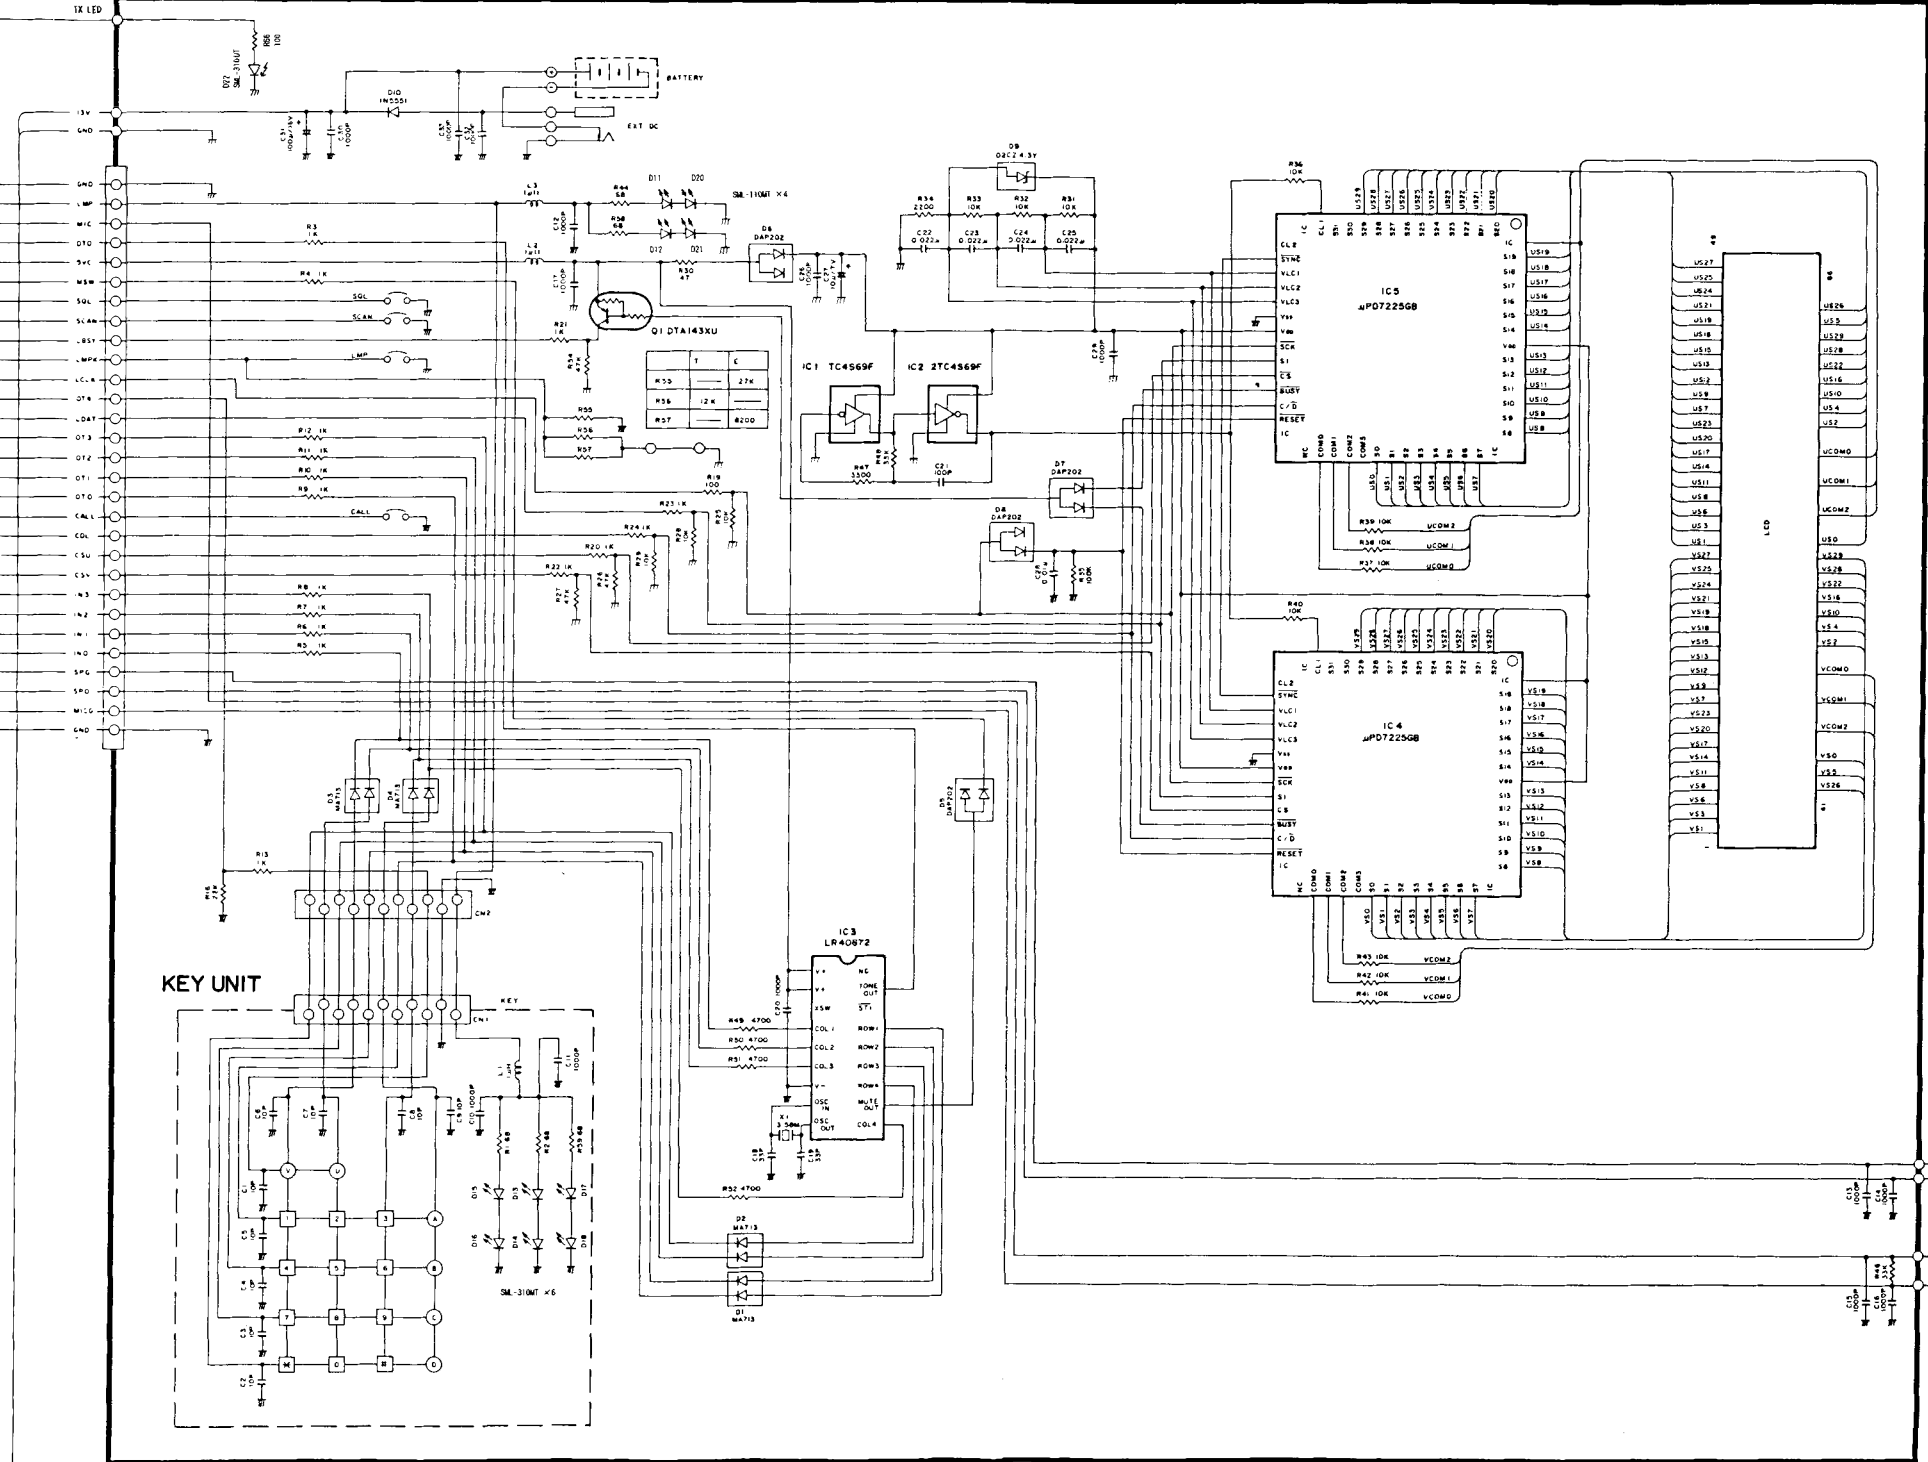

RF UNIT

JACK UNIT

TSQ UNIT (DJ-582 E-OPTION)

SCHEMATIC DIAGRAM DJ-582T DJ-582E

Specifications are subject to change without notice or obligation.

IF UNIT

LCD UNIT

KEY UNIT