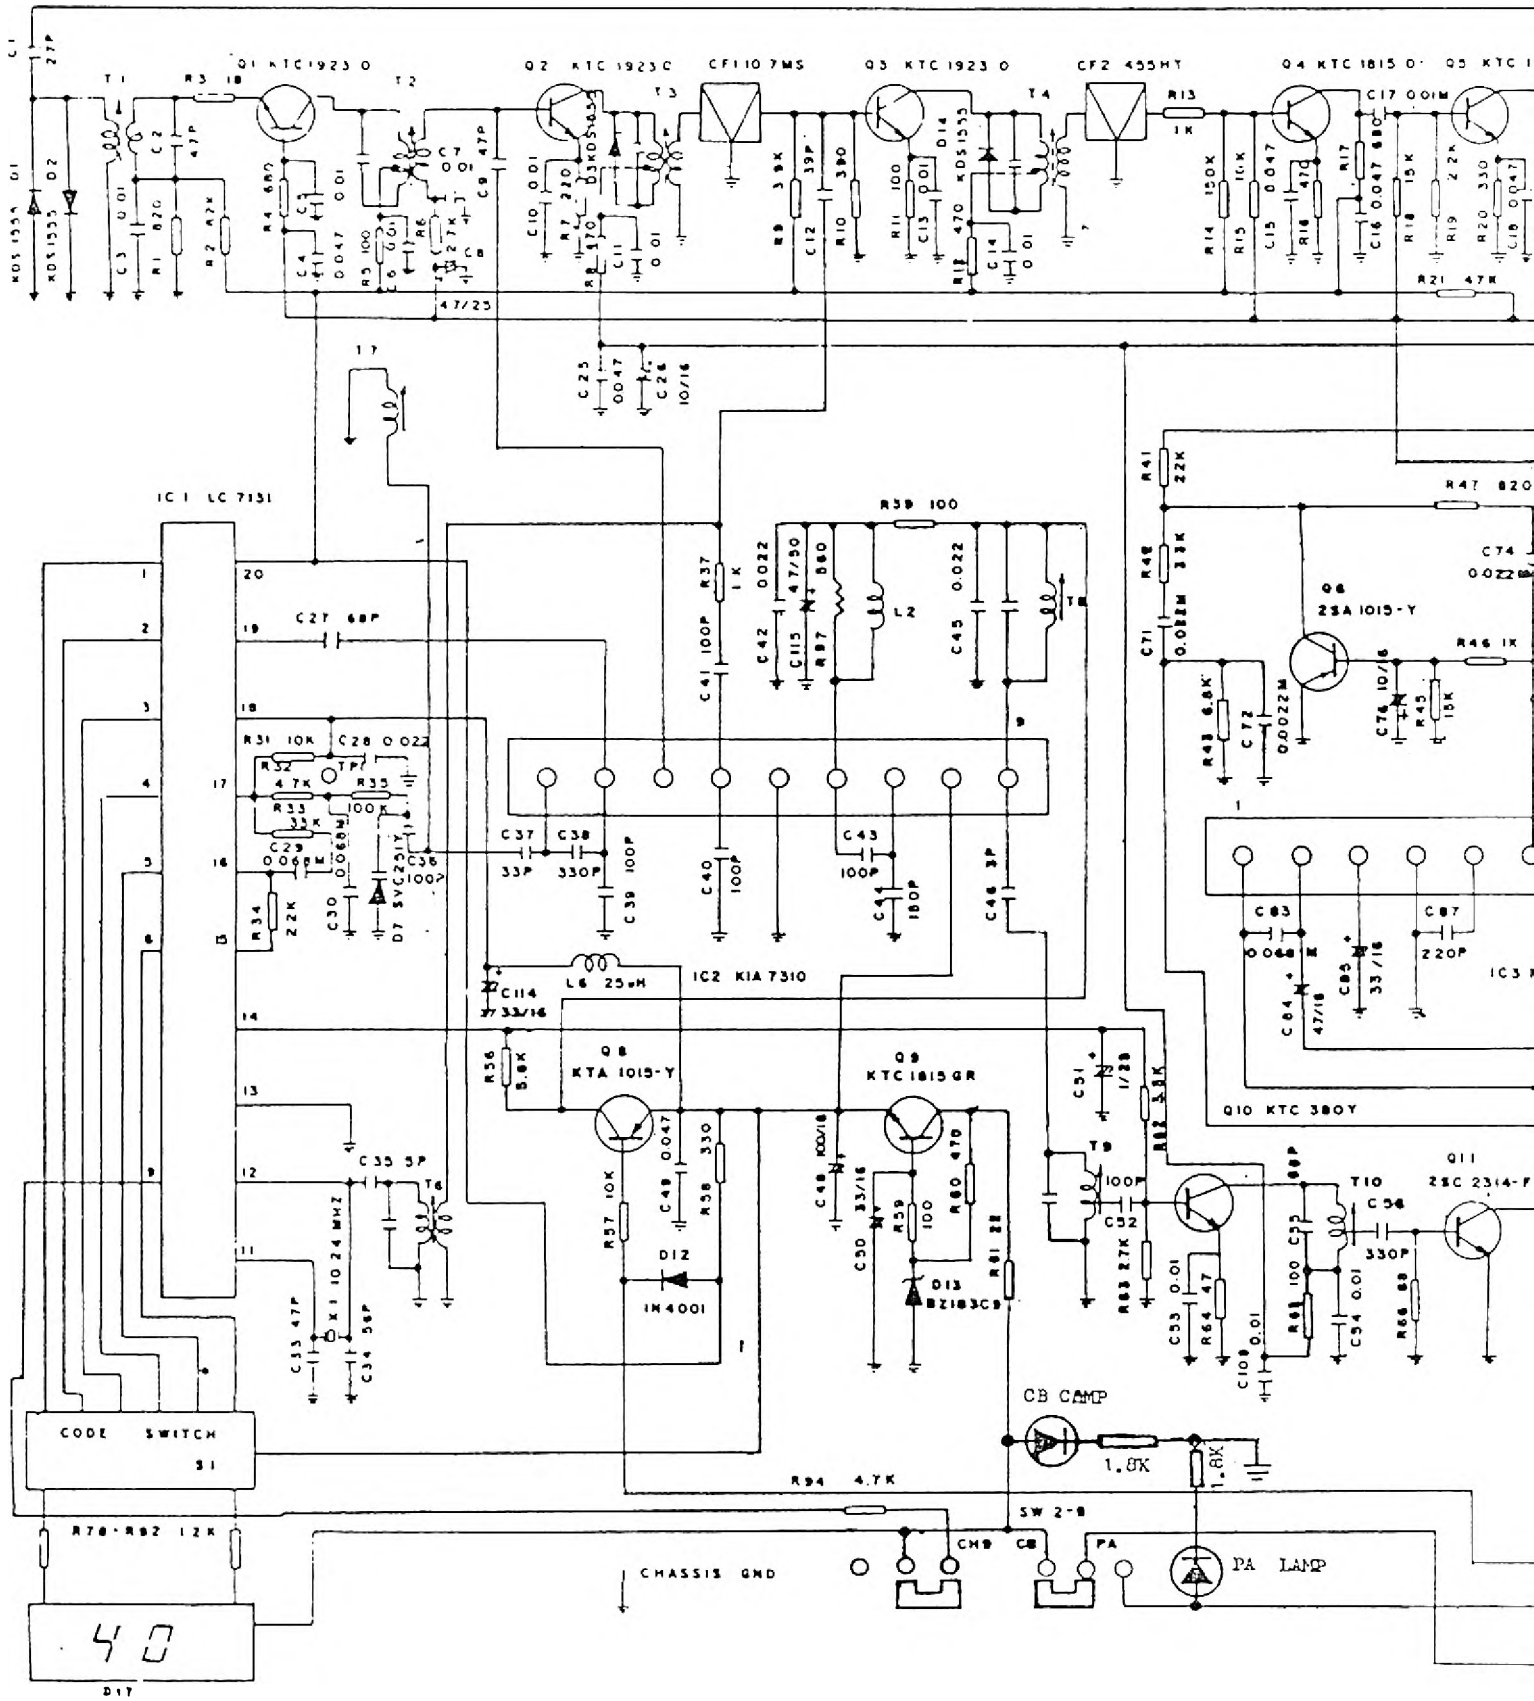

SCHEMATIC DIAGRAM MODE

AM MODEL DW900AM