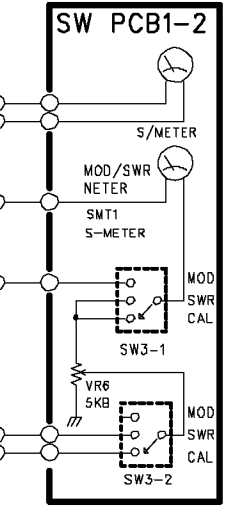

Albrecht
AE 497 S
10m Amateur
Radio