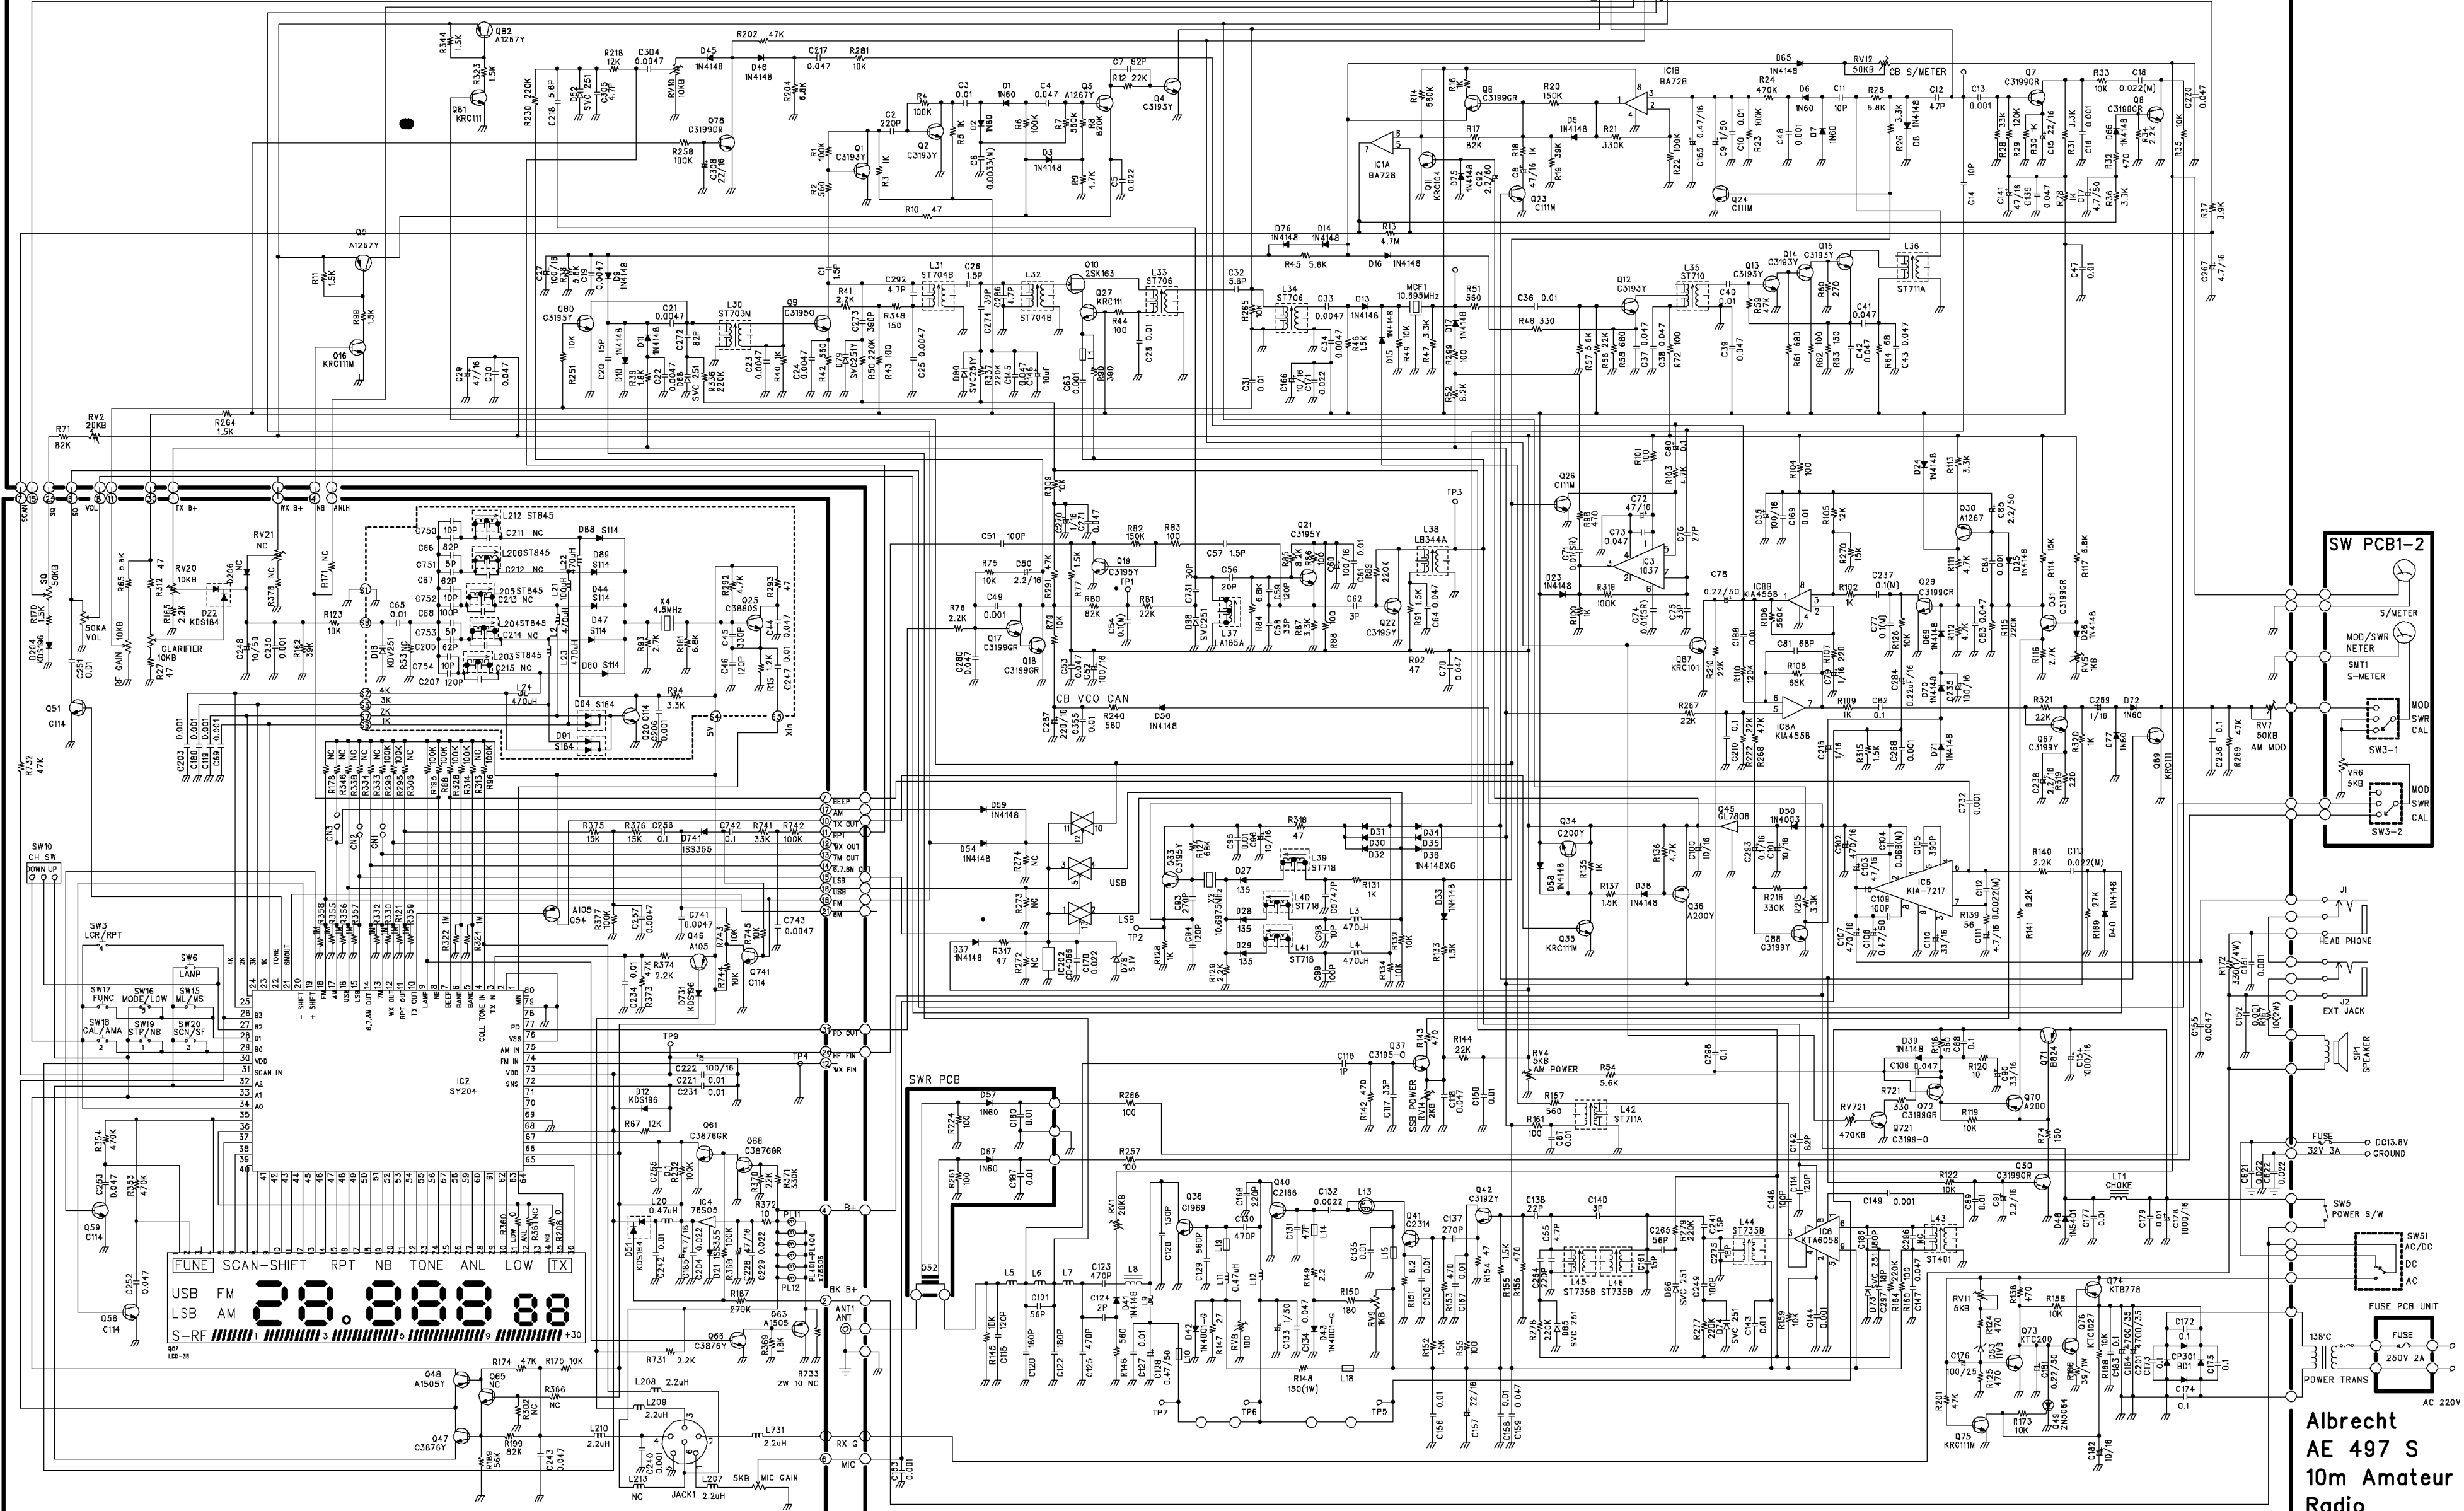

FM PCB

FUNE SCAN-SHIFT RPT NB TONE ANL LOW TX
USB FM 20.000 00
LSB AM
S-RF

Albrecht
AE 497 S
10m Amateur
Radio