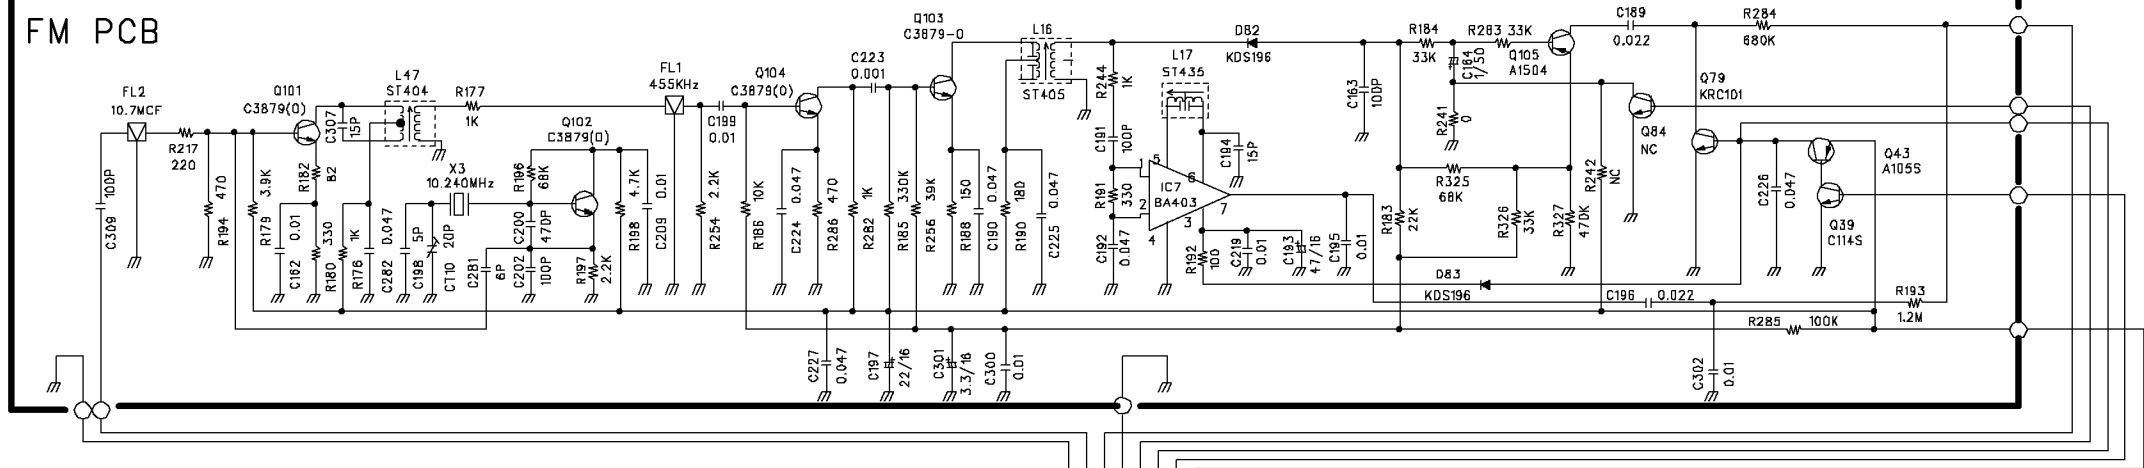

FM PCB

FUNE SCAN-SHIFT RPT NB TONE ANL LOW TX
USB FM 20.000 00
LSB AM
S-RF

Albrecht
AE 497 S
10m Amateur
Radio