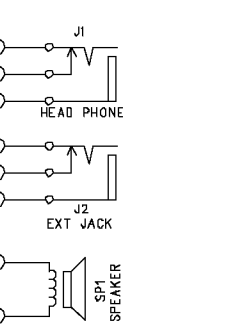

Albrecht
AE 497 S
10m Amateur
Radio