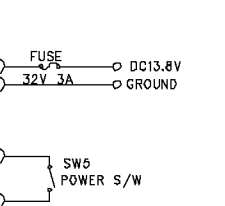

Albrecht
AE 497 S
10m Amateur
Radio