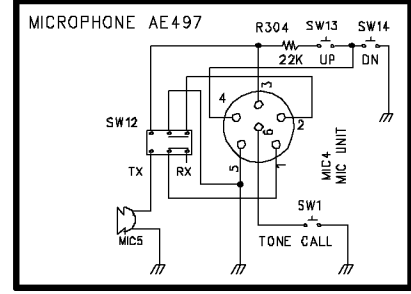

FM PCB

FUNE SCAN-SHIFT RPT NB TONE ANL LOW TX
USB FM 20.000 00
LSB AM
S-RF

Albrecht
AE 497 S
10m Amateur
Radio