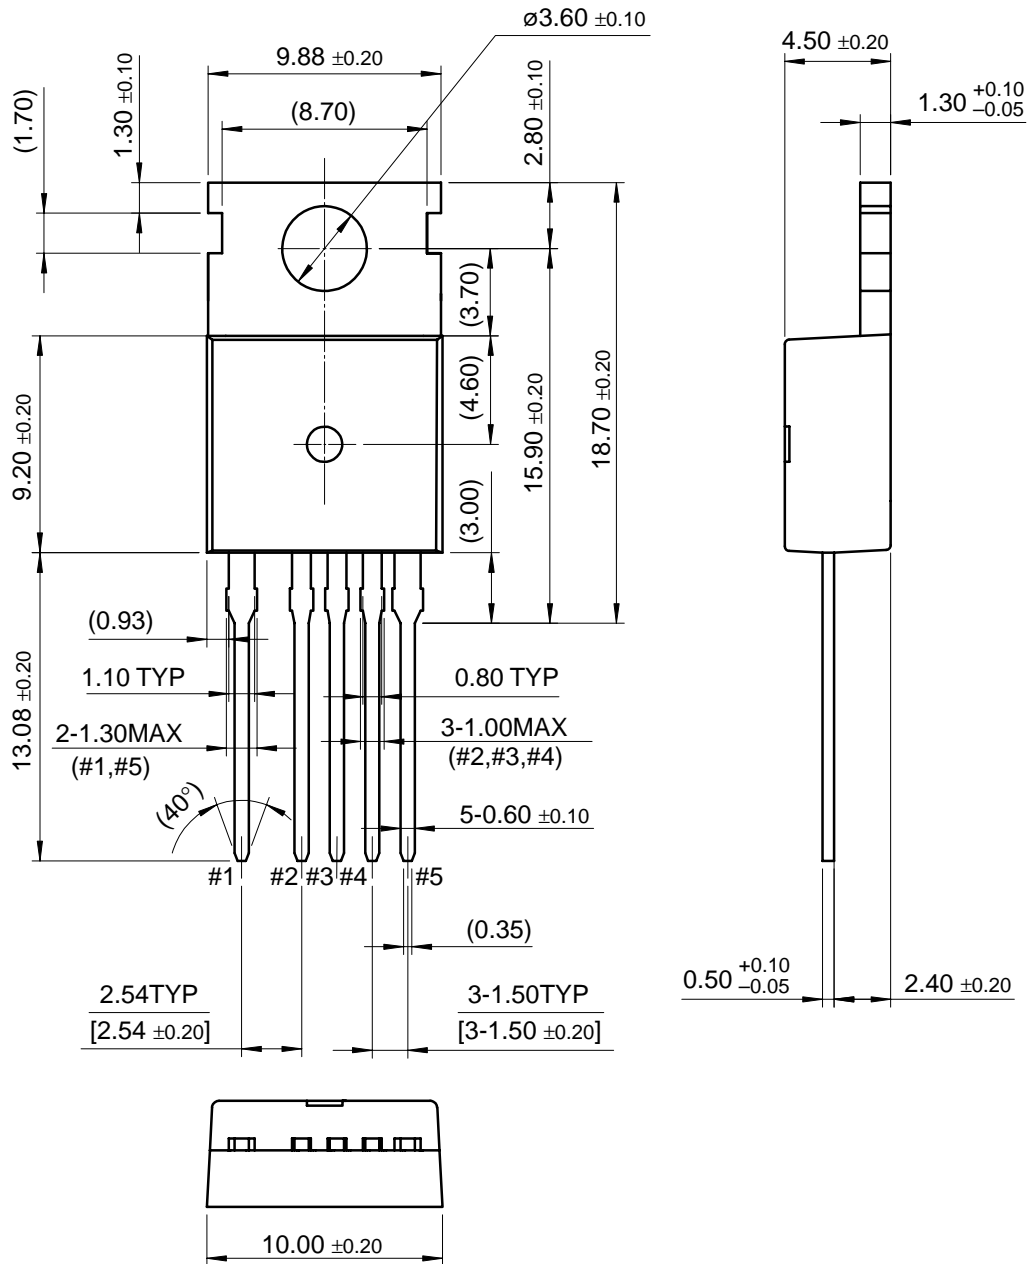

# TO-220-5L Package Dimensions

## TO-220-5L (FS PKG CODE AZ)

Dimensions in Millimeters

September 1999, Rev B