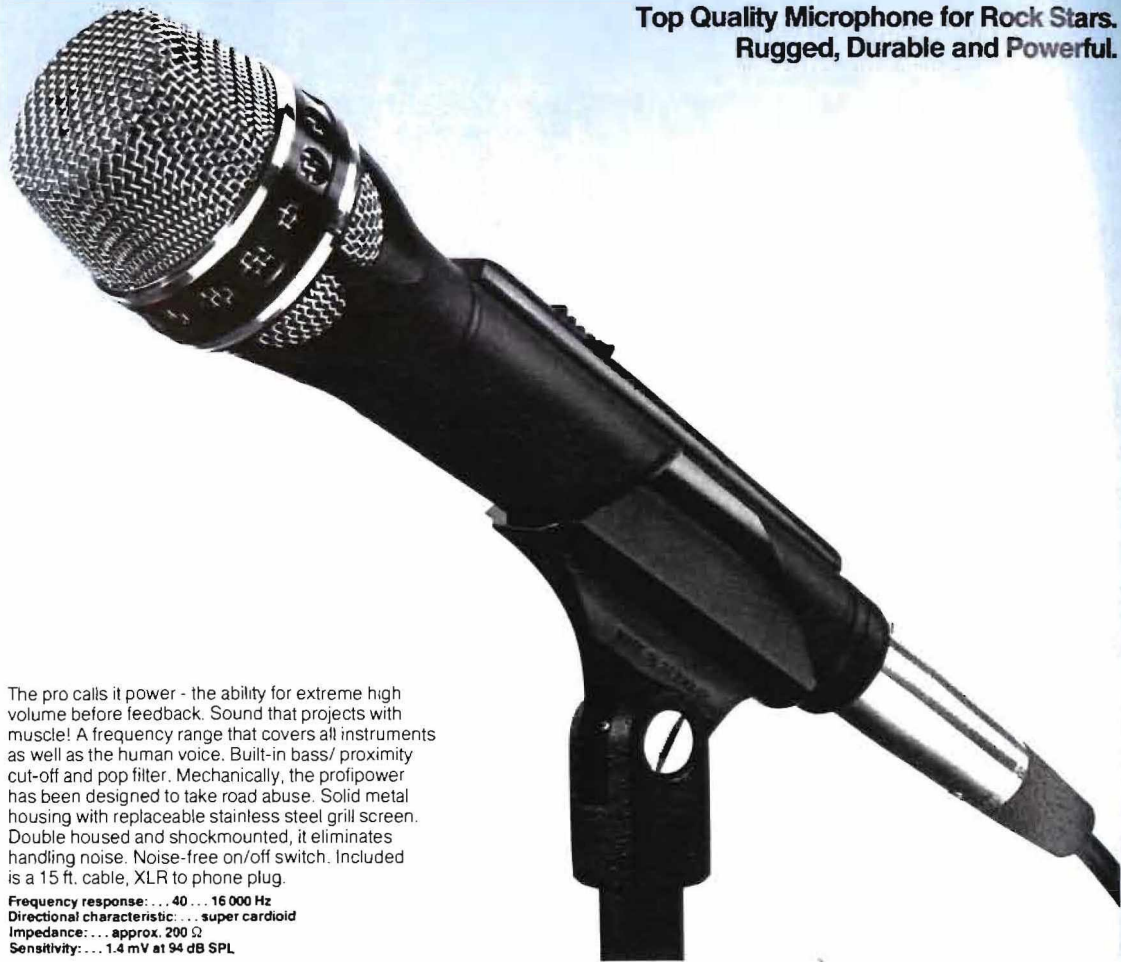

profipower

**Top Quality Microphone for Rock Stars.
Rugged, Durable and Powerful.**

The pro calls it power - the ability for extreme high volume before feedback. Sound that projects with muscle! A frequency range that covers all instruments as well as the human voice. Built-in bass/ proximity cut-off and pop filter. Mechanically, the profipower has been designed to take road abuse. Solid metal housing with replaceable stainless steel grill screen. Double housed and shockmounted, it eliminates handling noise. Noise-free on/off switch. Included is a 15 ft. cable, XLR to phone plug.