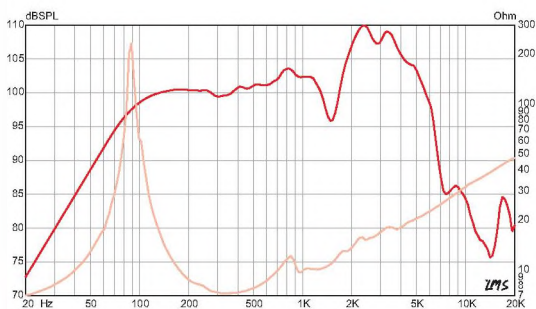

FREQUENCY RESPONSE & IMPEDANCE CURVE*

* See footnotes on page 155 for information regarding usable frequency range, nominal impedance, power rating and sensitivity.