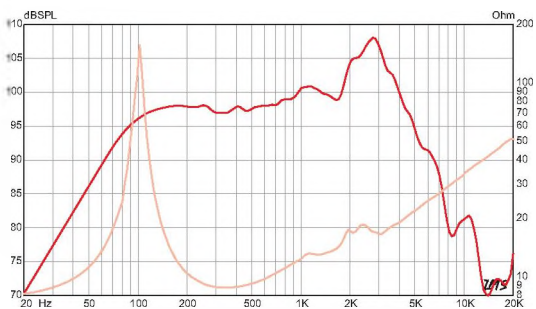

FREQUENCY RESPONSE & IMPEDANCE CURVE*

* See footnotes on page 155 for information regarding usable frequency range, nominal impedance, power rating and sensitivity.