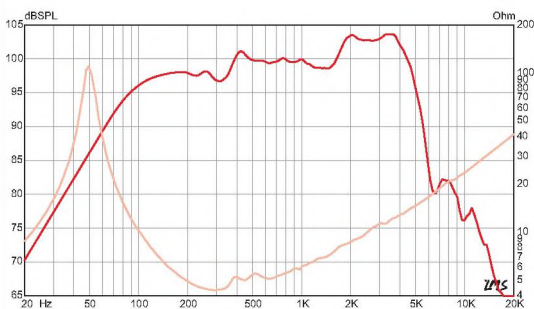

FREQUENCY RESPONSE & IMPEDANCE CURVE*

* See footnotes on page 155 for information regarding usable frequency range, nominal impedance, power rating and sensitivity.