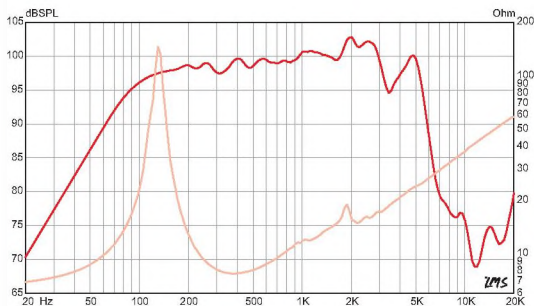

FREQUENCY RESPONSE & IMPEDANCE CURVE*

* See footnotes on page 155 for information regarding usable frequency range, nominal impedance, power rating and sensitivity.