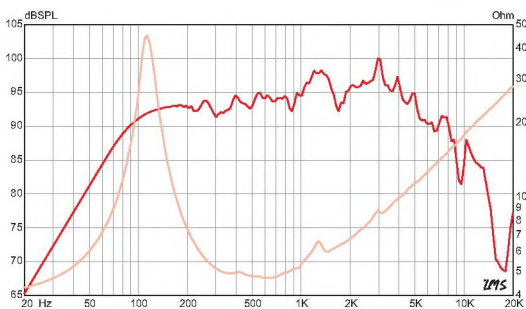

FREQUENCY RESPONSE & IMPEDANCE CURVE*

* See footnotes on page 155 for information regarding usable frequency range, nominal impedance, power rating and sensitivity.